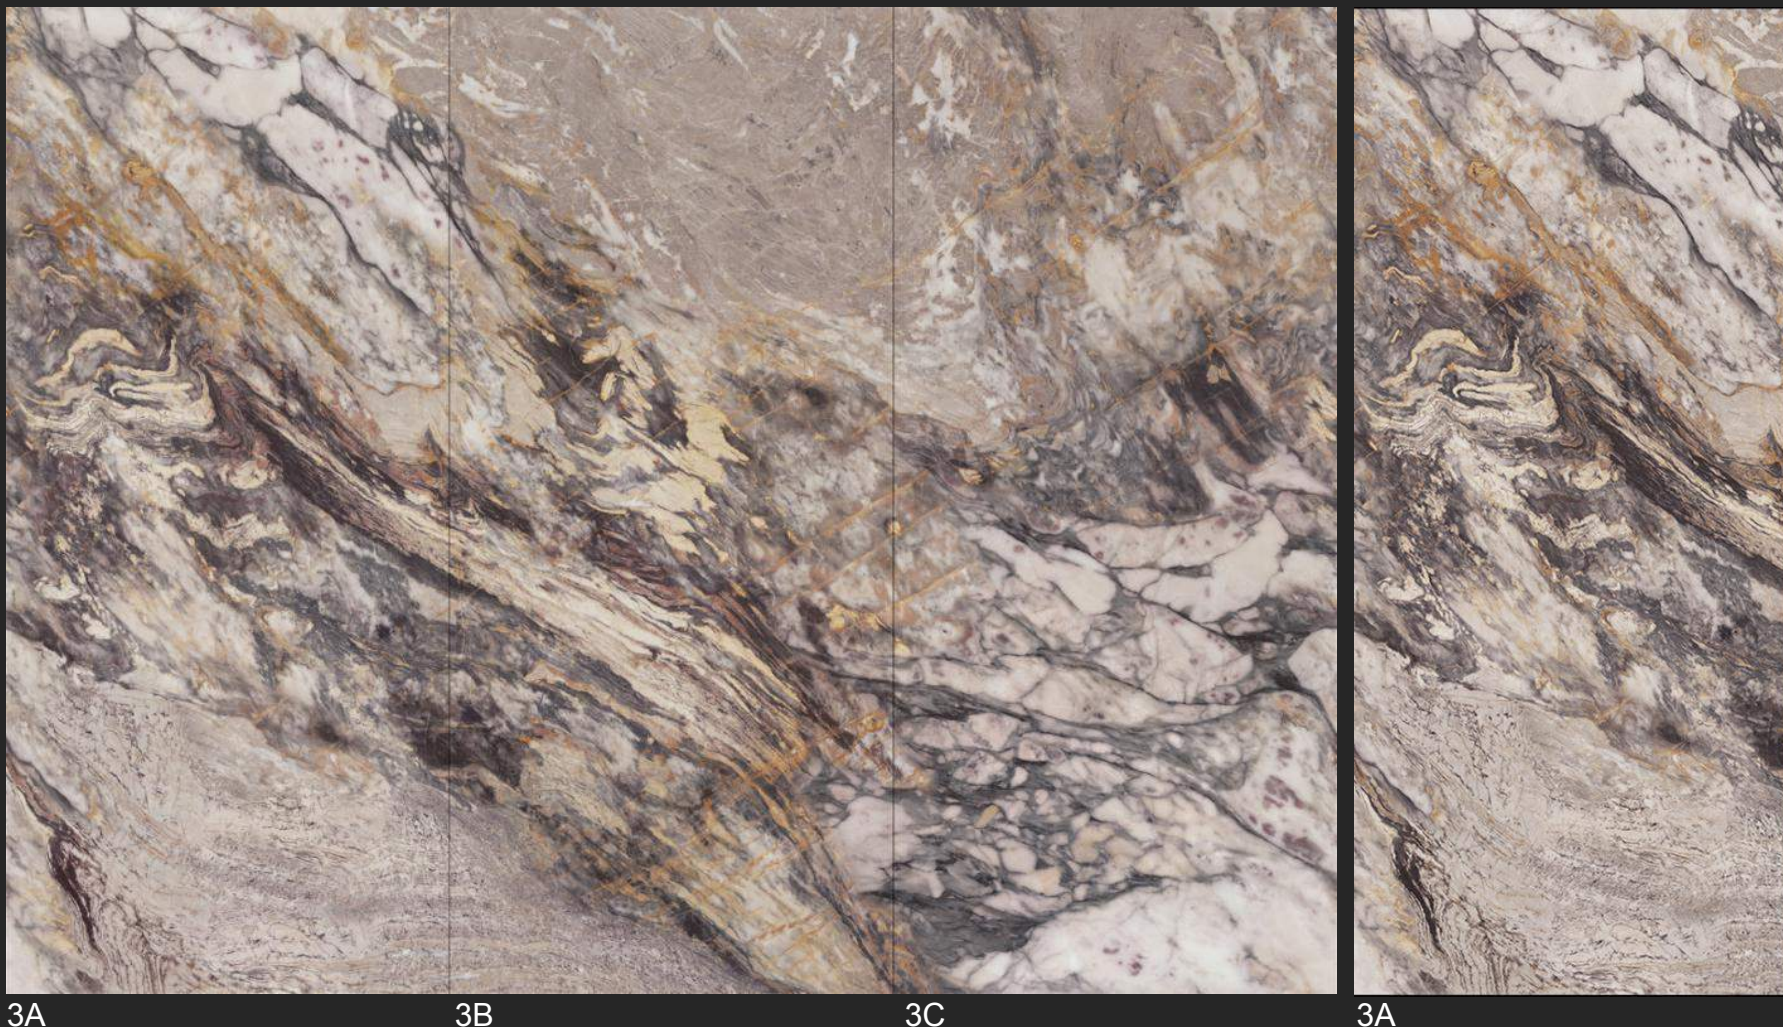

Andes

YRA127A043-3W

Size	Thickness	Process	Continue
1200X2700mm	6mm	glossy	3 patterns continue