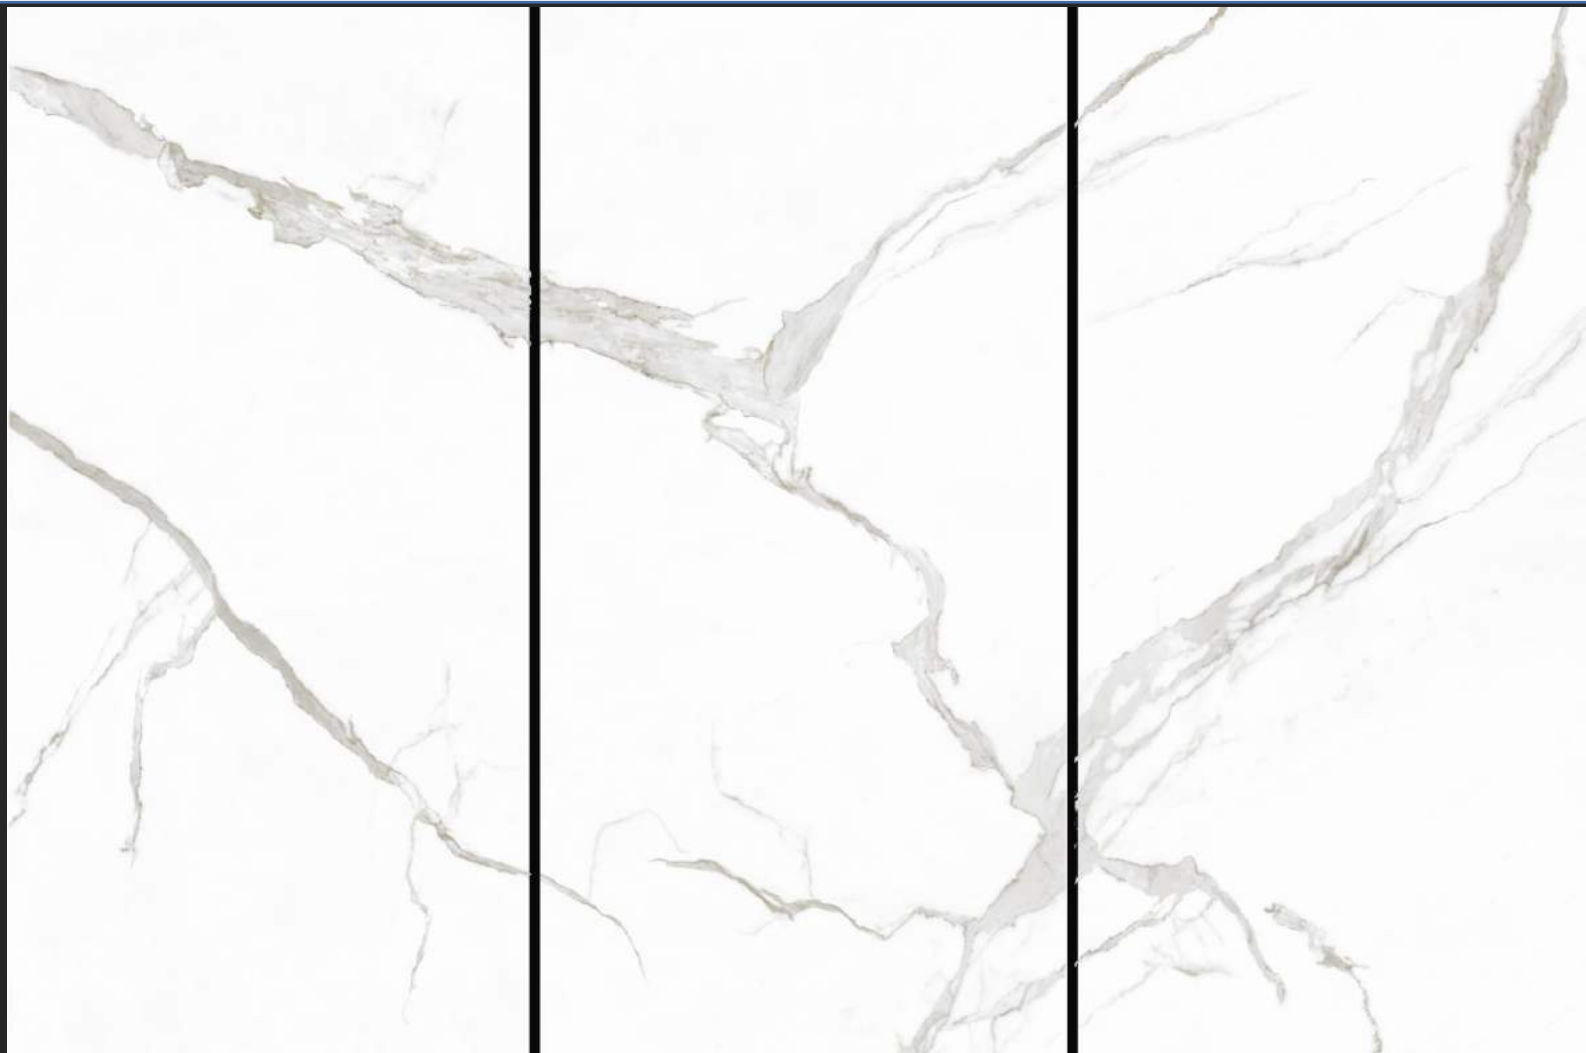

SINTERED STONE

SC Tile
SINCE 1998

Marble series

SINTERED STONE

SC Tile
SINCE 1998

Calaeatta Triple

YRA124A004-3ABC

Size	Thickness	Process	Continue
1200X2400mm	6mm	glossy	3 patterns