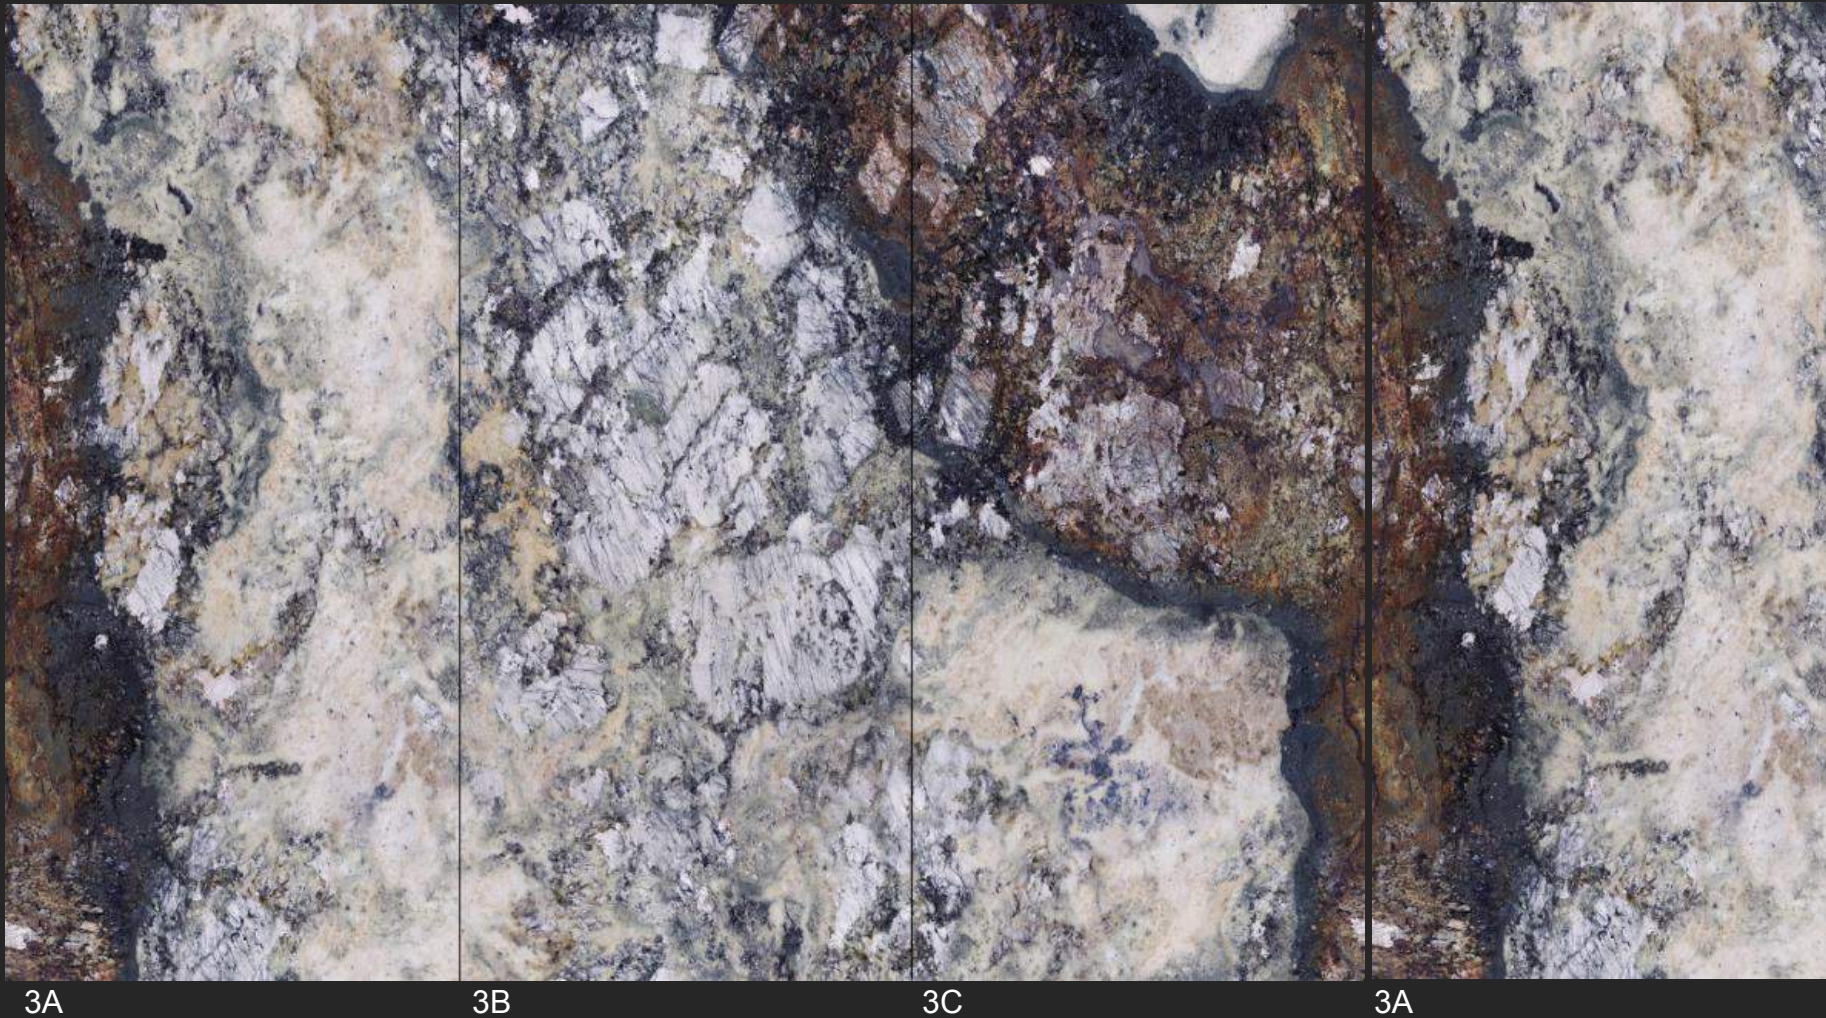

Size	Thickness	Process	Continue
1200X2700mm	6mm	glossy	no

Marble series

SINTERED STONE

SC Tile
SINCE 1998

Andes

YRA127A043-3W

Size	Thickness	Process	Continue
1200X2700mm	6mm	glossy	3 patterns continue

Rainforest
YRA127A042-3W