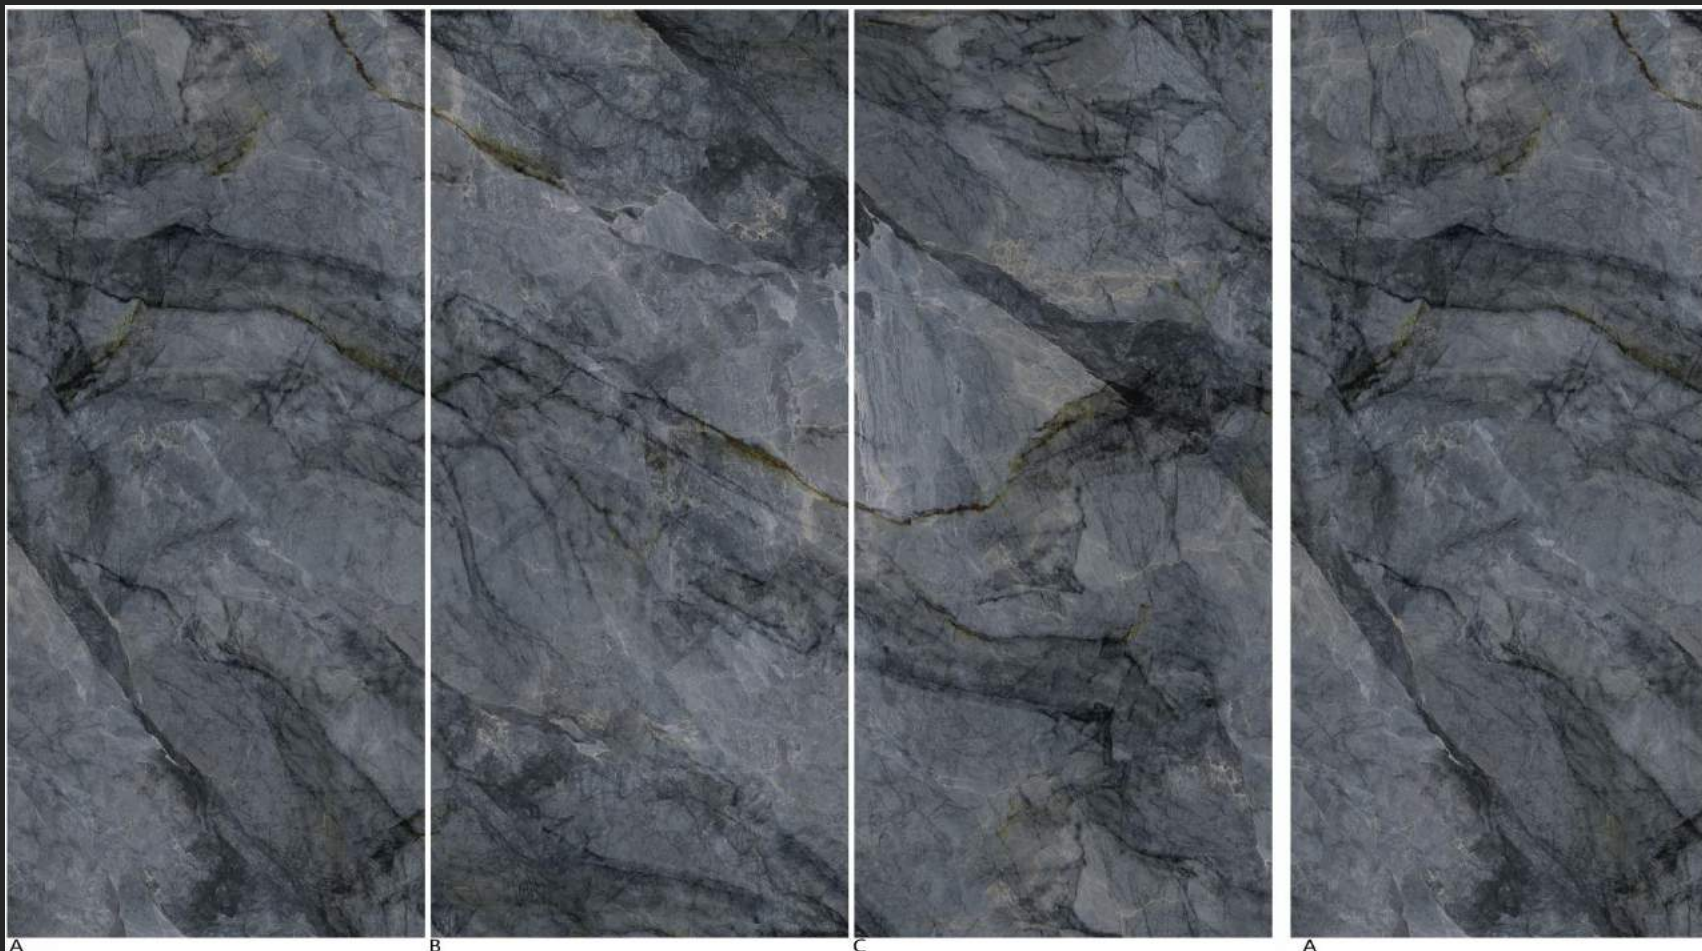

Terrazzo Dark
YRB826B007

Size	Thickness	Process	Continue
800x2600mm	15mm	matte	no

SC Tile

SINCE 1998

岩巨人·岩板
SINTERED STONE MAN

PRODUCT SYSTEM 2021

Crystalline
series

Lamber
YRC127A058-3W