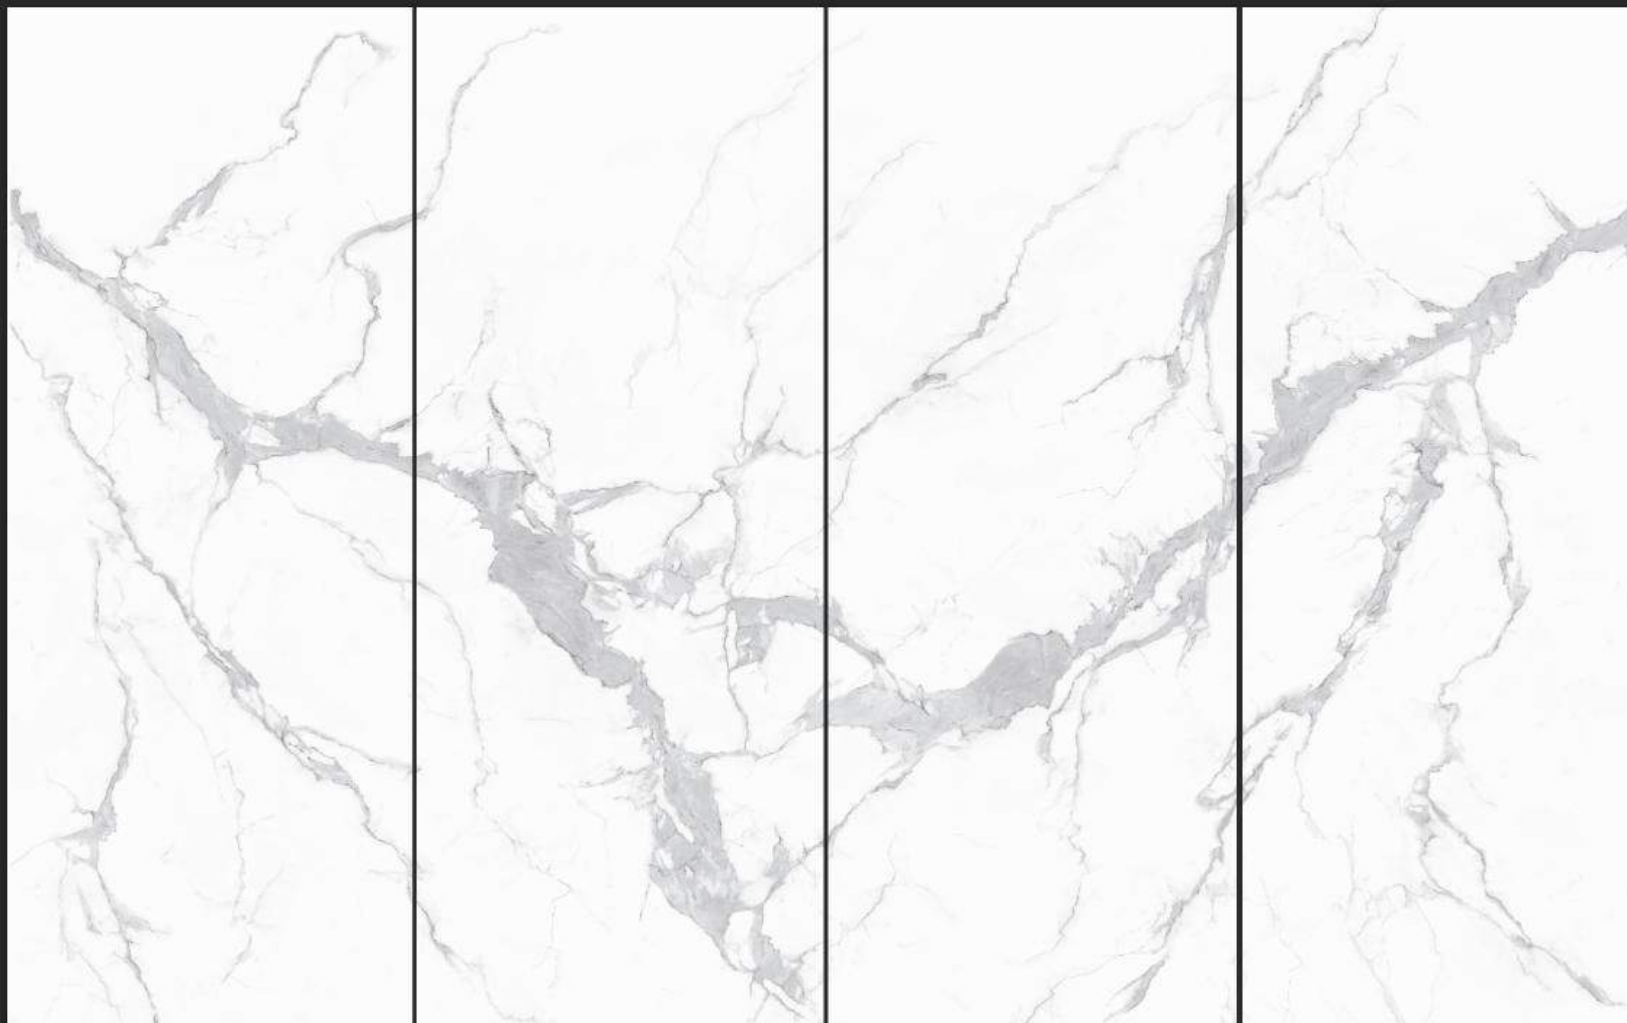

YRA127A012-3ABC (Glossy)

YRA127B013-3ABC (Matte)

Size	Thickness	Process	Continue
1200X2700mm	6mm	glossy, matte	3 patterns

Marble series

SINTERED STONE

SC Tile
SINCE 1998

Tuscany

YRA124A014-4ABCD