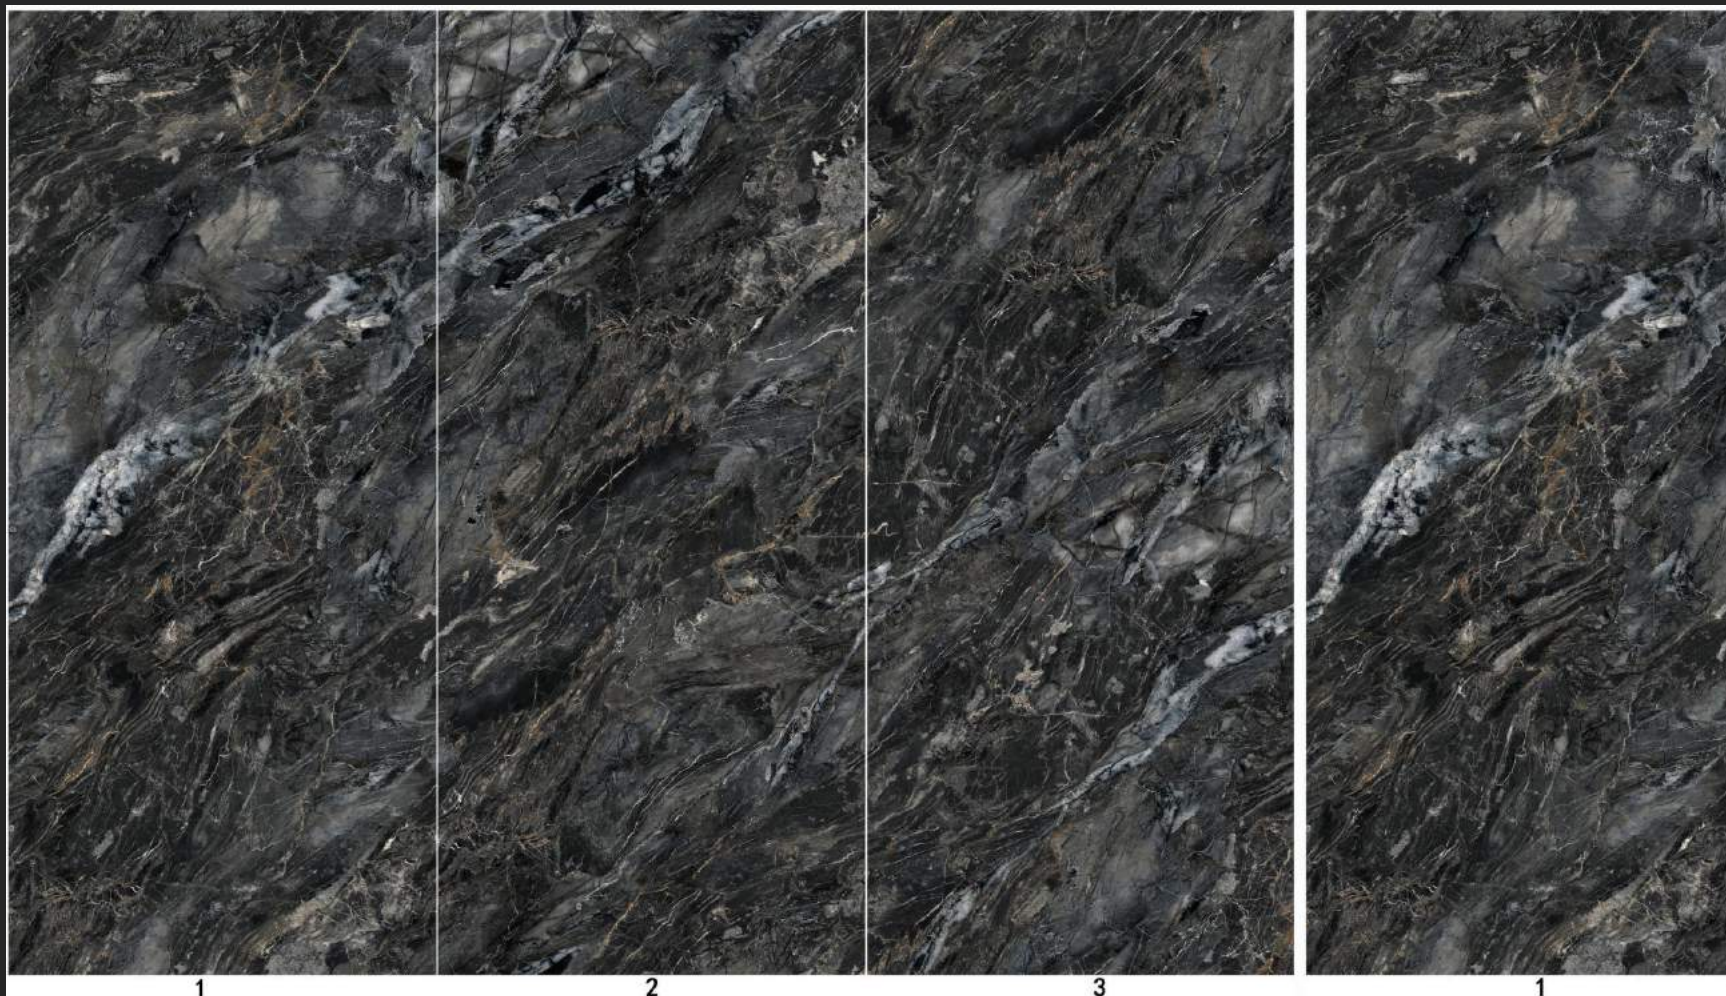

Carmine

YRB127A050-3W

Size	Thickness	Process	Continue
1200X2700mm	6mm	glossy	no

Marble series

SINTERED STONE

SC Tile
SINCE 1998

Layers
YRB127A049-3W

Size	Thickness	Process	Continue
1200X2700mm	glossy	glossy	3 patterns continue