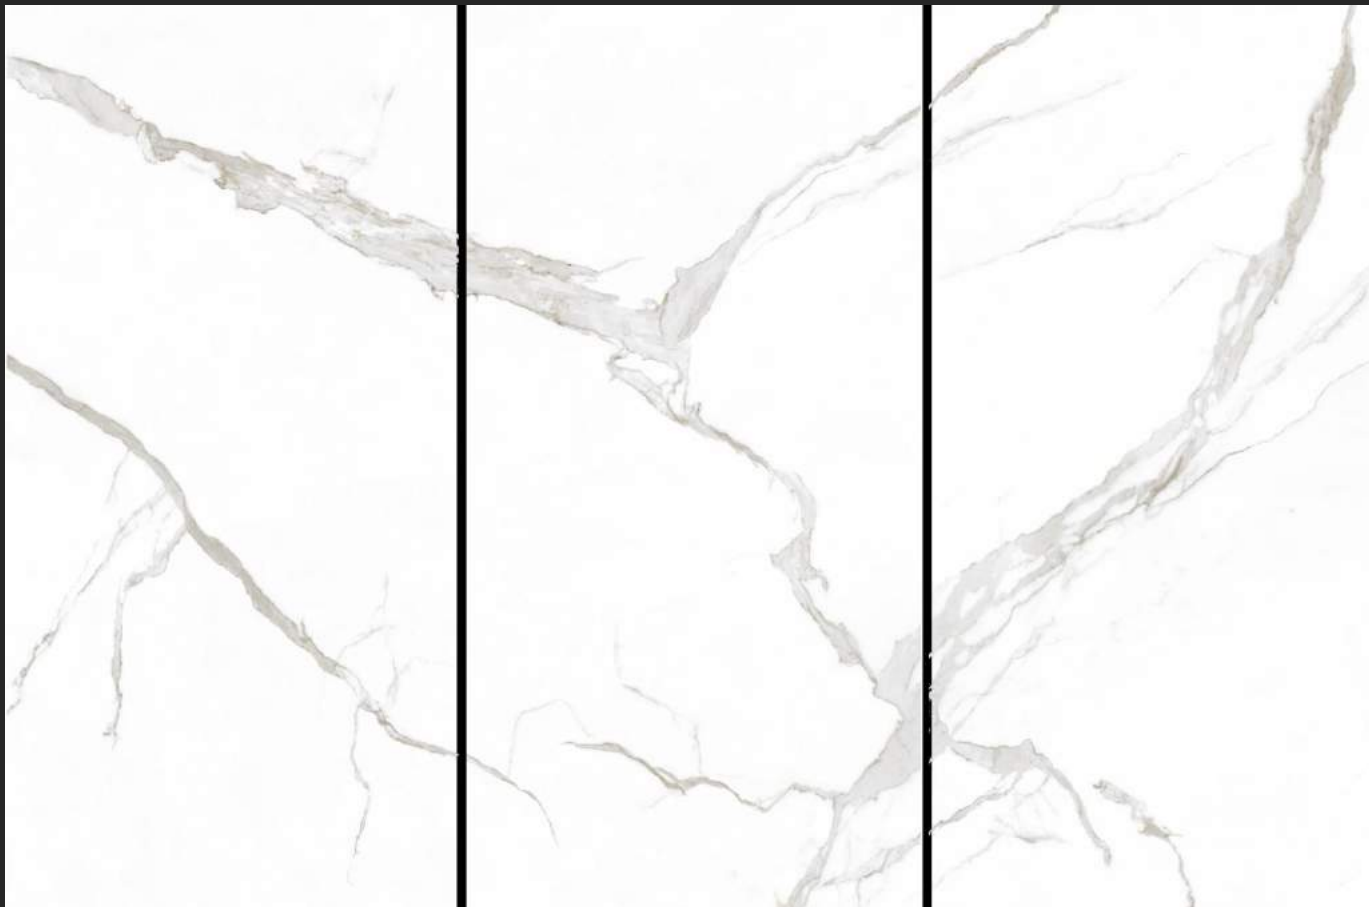

Arabescato
YRA163A017-3ABD

Size	Thickness	Process	Continue
1600X3200mm	6mm	glossy	3 patterns