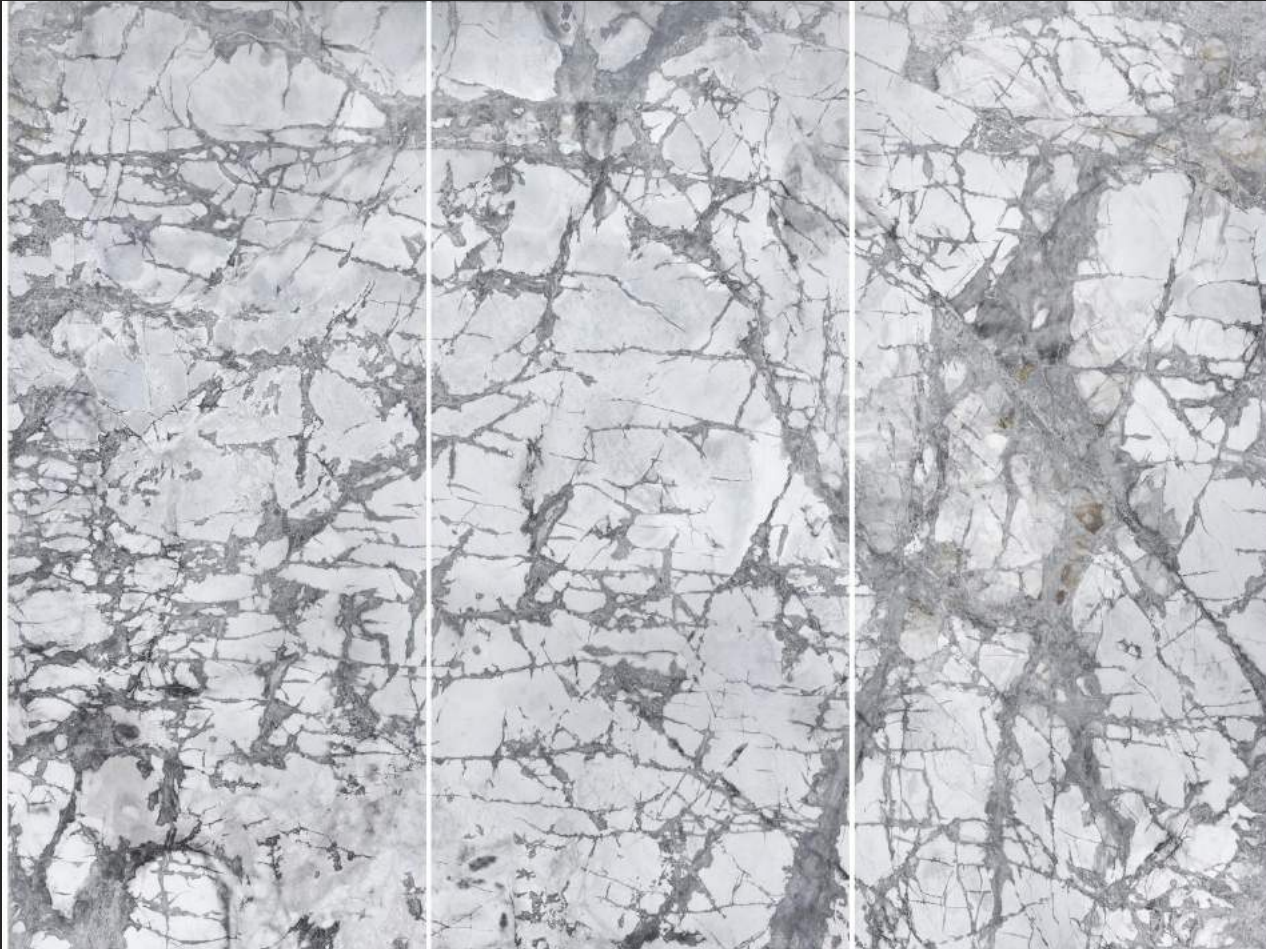

Crystalline series

SINTERED STONE

SC Tile
SINCE 1998

Snowy Night
YRC163A019

Size	Thickness	Process	Continue
1600X3200mm	6mm	crystalline glaze	3 patterns random