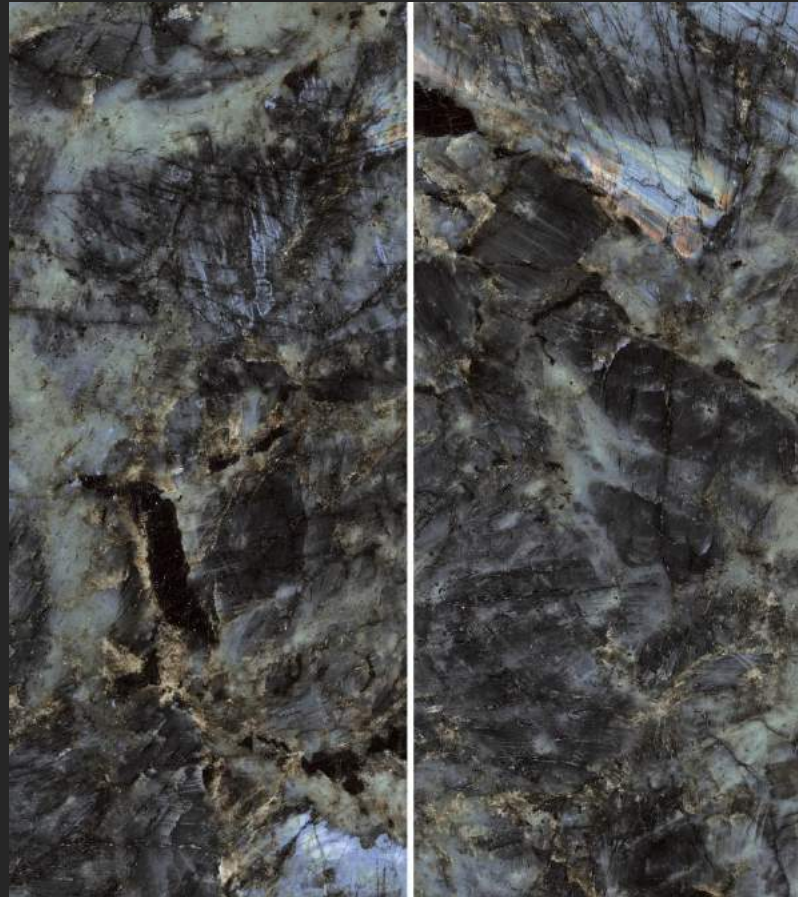

Green Crysta
YRB127A021

Size	Thickness	Process	Continue
1200X2700mm	6mm	glossy	no(random packing)

Luxury series

SINTERED STONE

 SC Tile
SINCE 1998

Obsidian
YRB127A018-2

Size	Thickness	Process	Continue
1200X2700mm	glossy	glossy	2 patterns