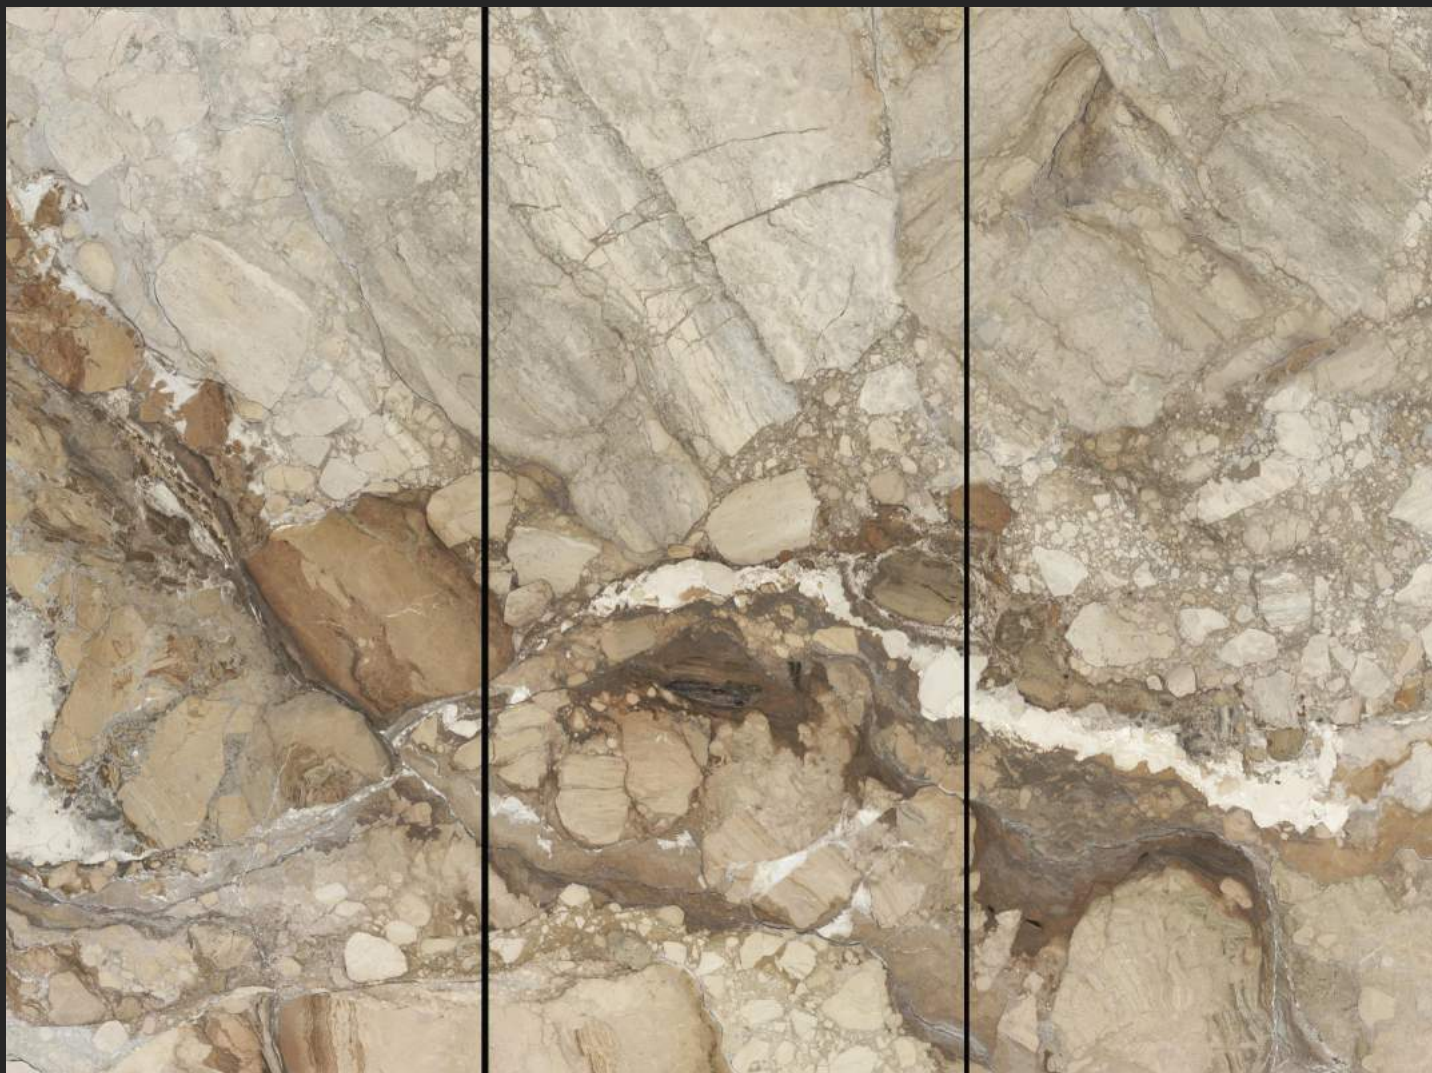

Luxury series

SINTERED STONE

SC Tile
SINCE 1998

Cabra

YRB127A016-3ABC

Size	Thickness	Process	Continue
1200X2700mm	glossy	glossy	3 patterns