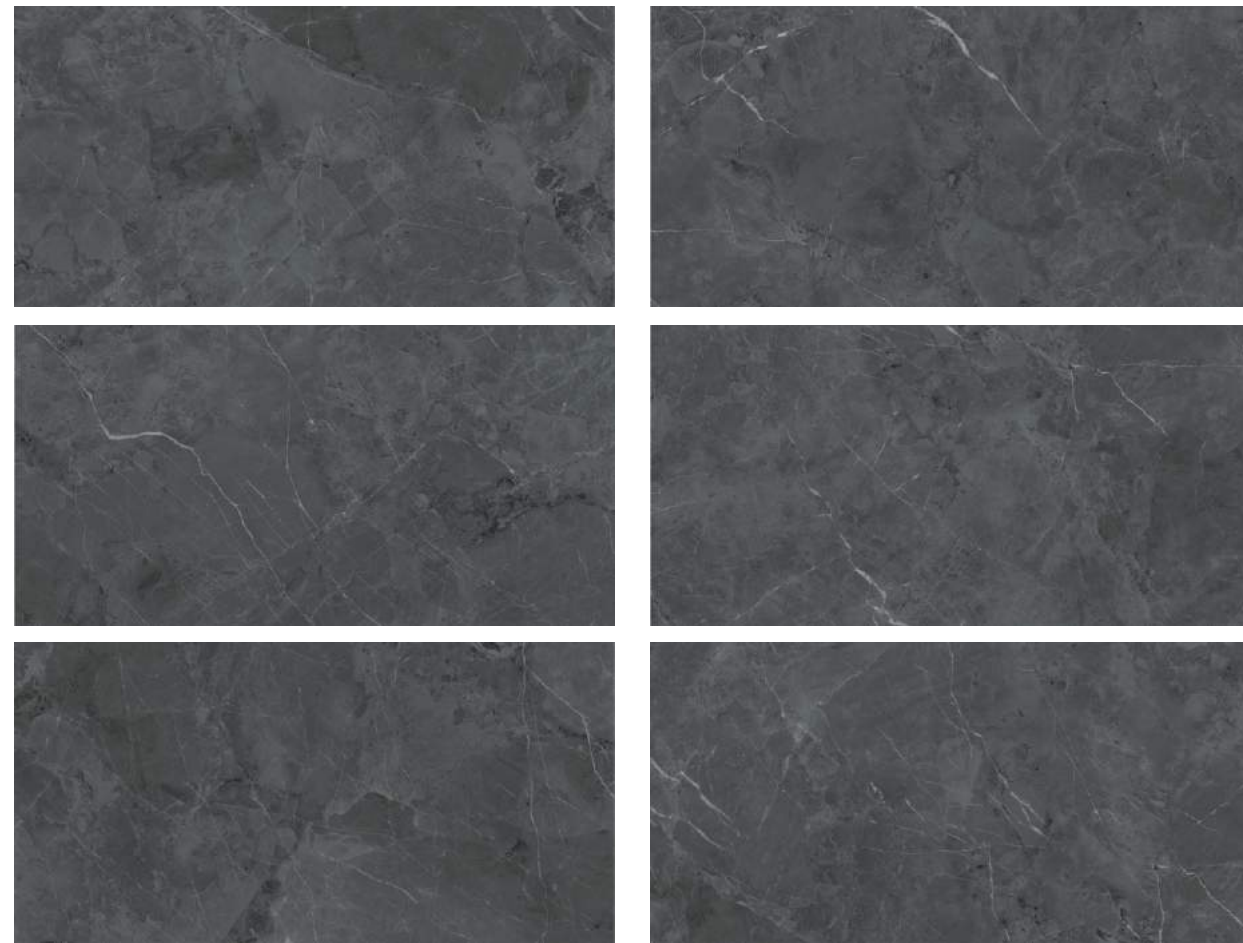

Porecelain tile

Kaka

Item No.: SDC26GP0487