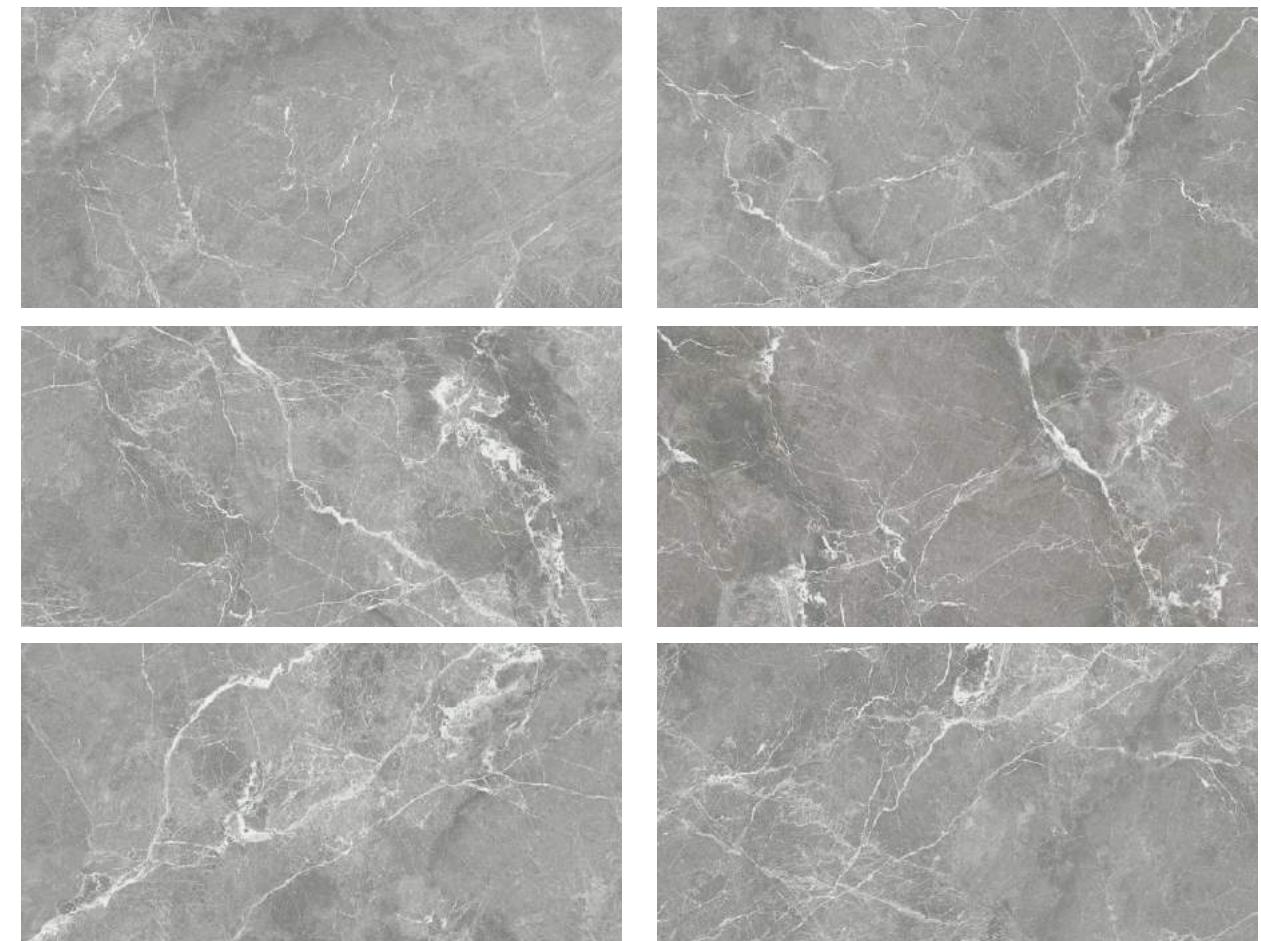

Porecelain tile

Size: 600x1200

Como

Item No.: SAY2689539