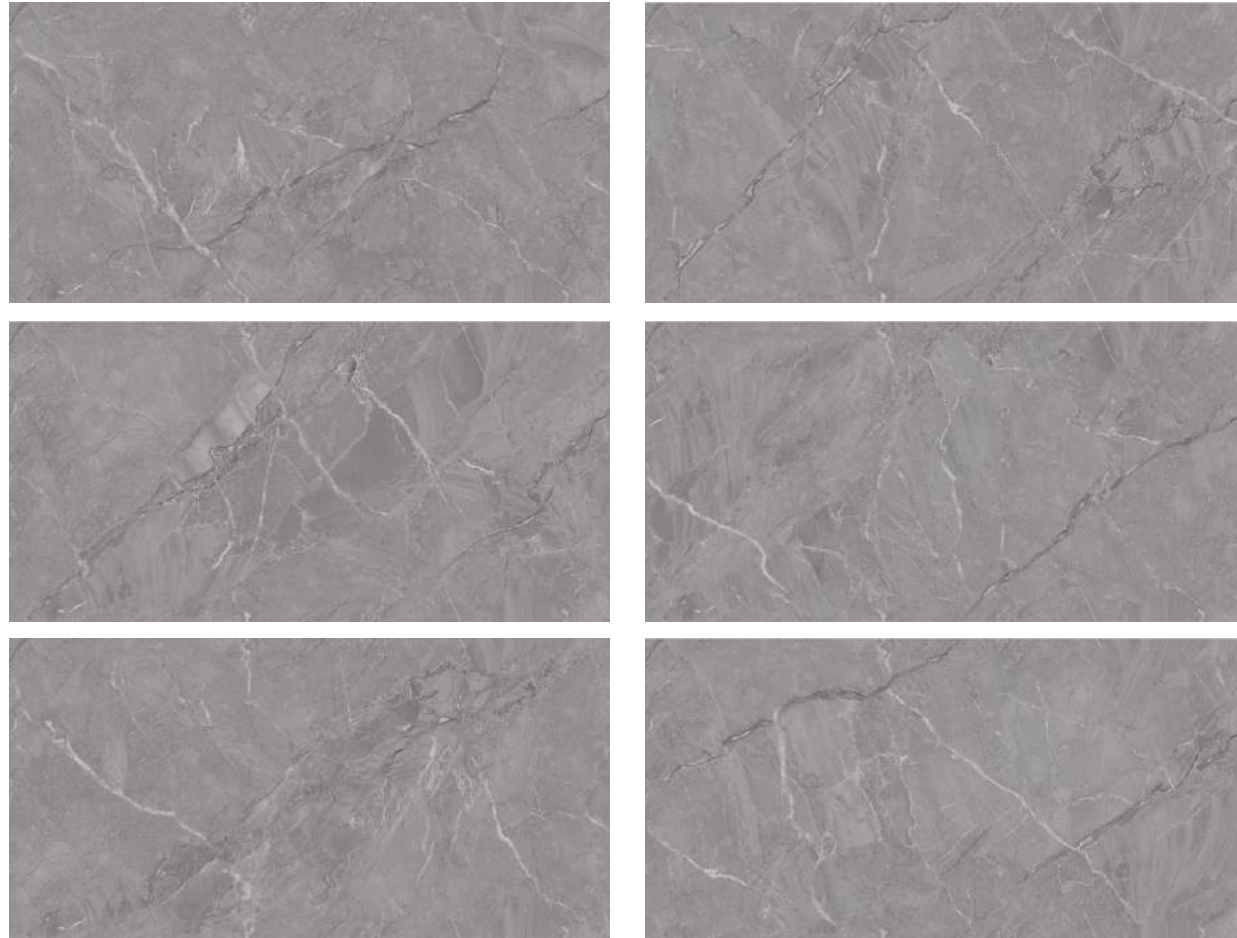

Porecelain tile

England Beige

Item No.: SAY2689533

Size: 600x1200

Porecelain tile

Brazilian Grey

Item No.: SDB26GP0484

Size: 600x1200 Full Body