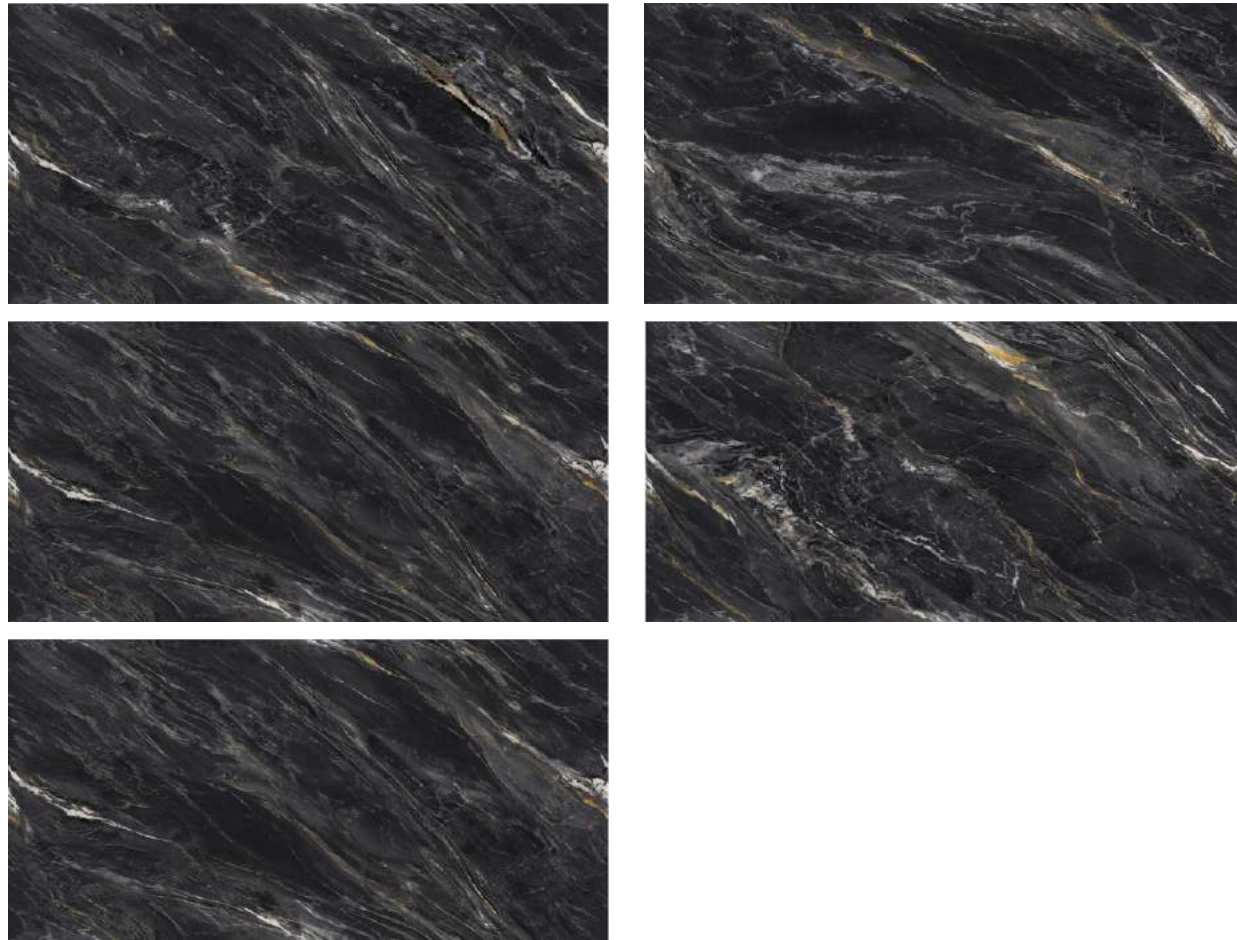

Porecelain tile

Greenland Light

Item No.: SAY2689808

Size: 600x1200 Full Body

Porecelain tile

Black Gold

Item No.: SDC26GP0489

Size: 600x1200 Full Body