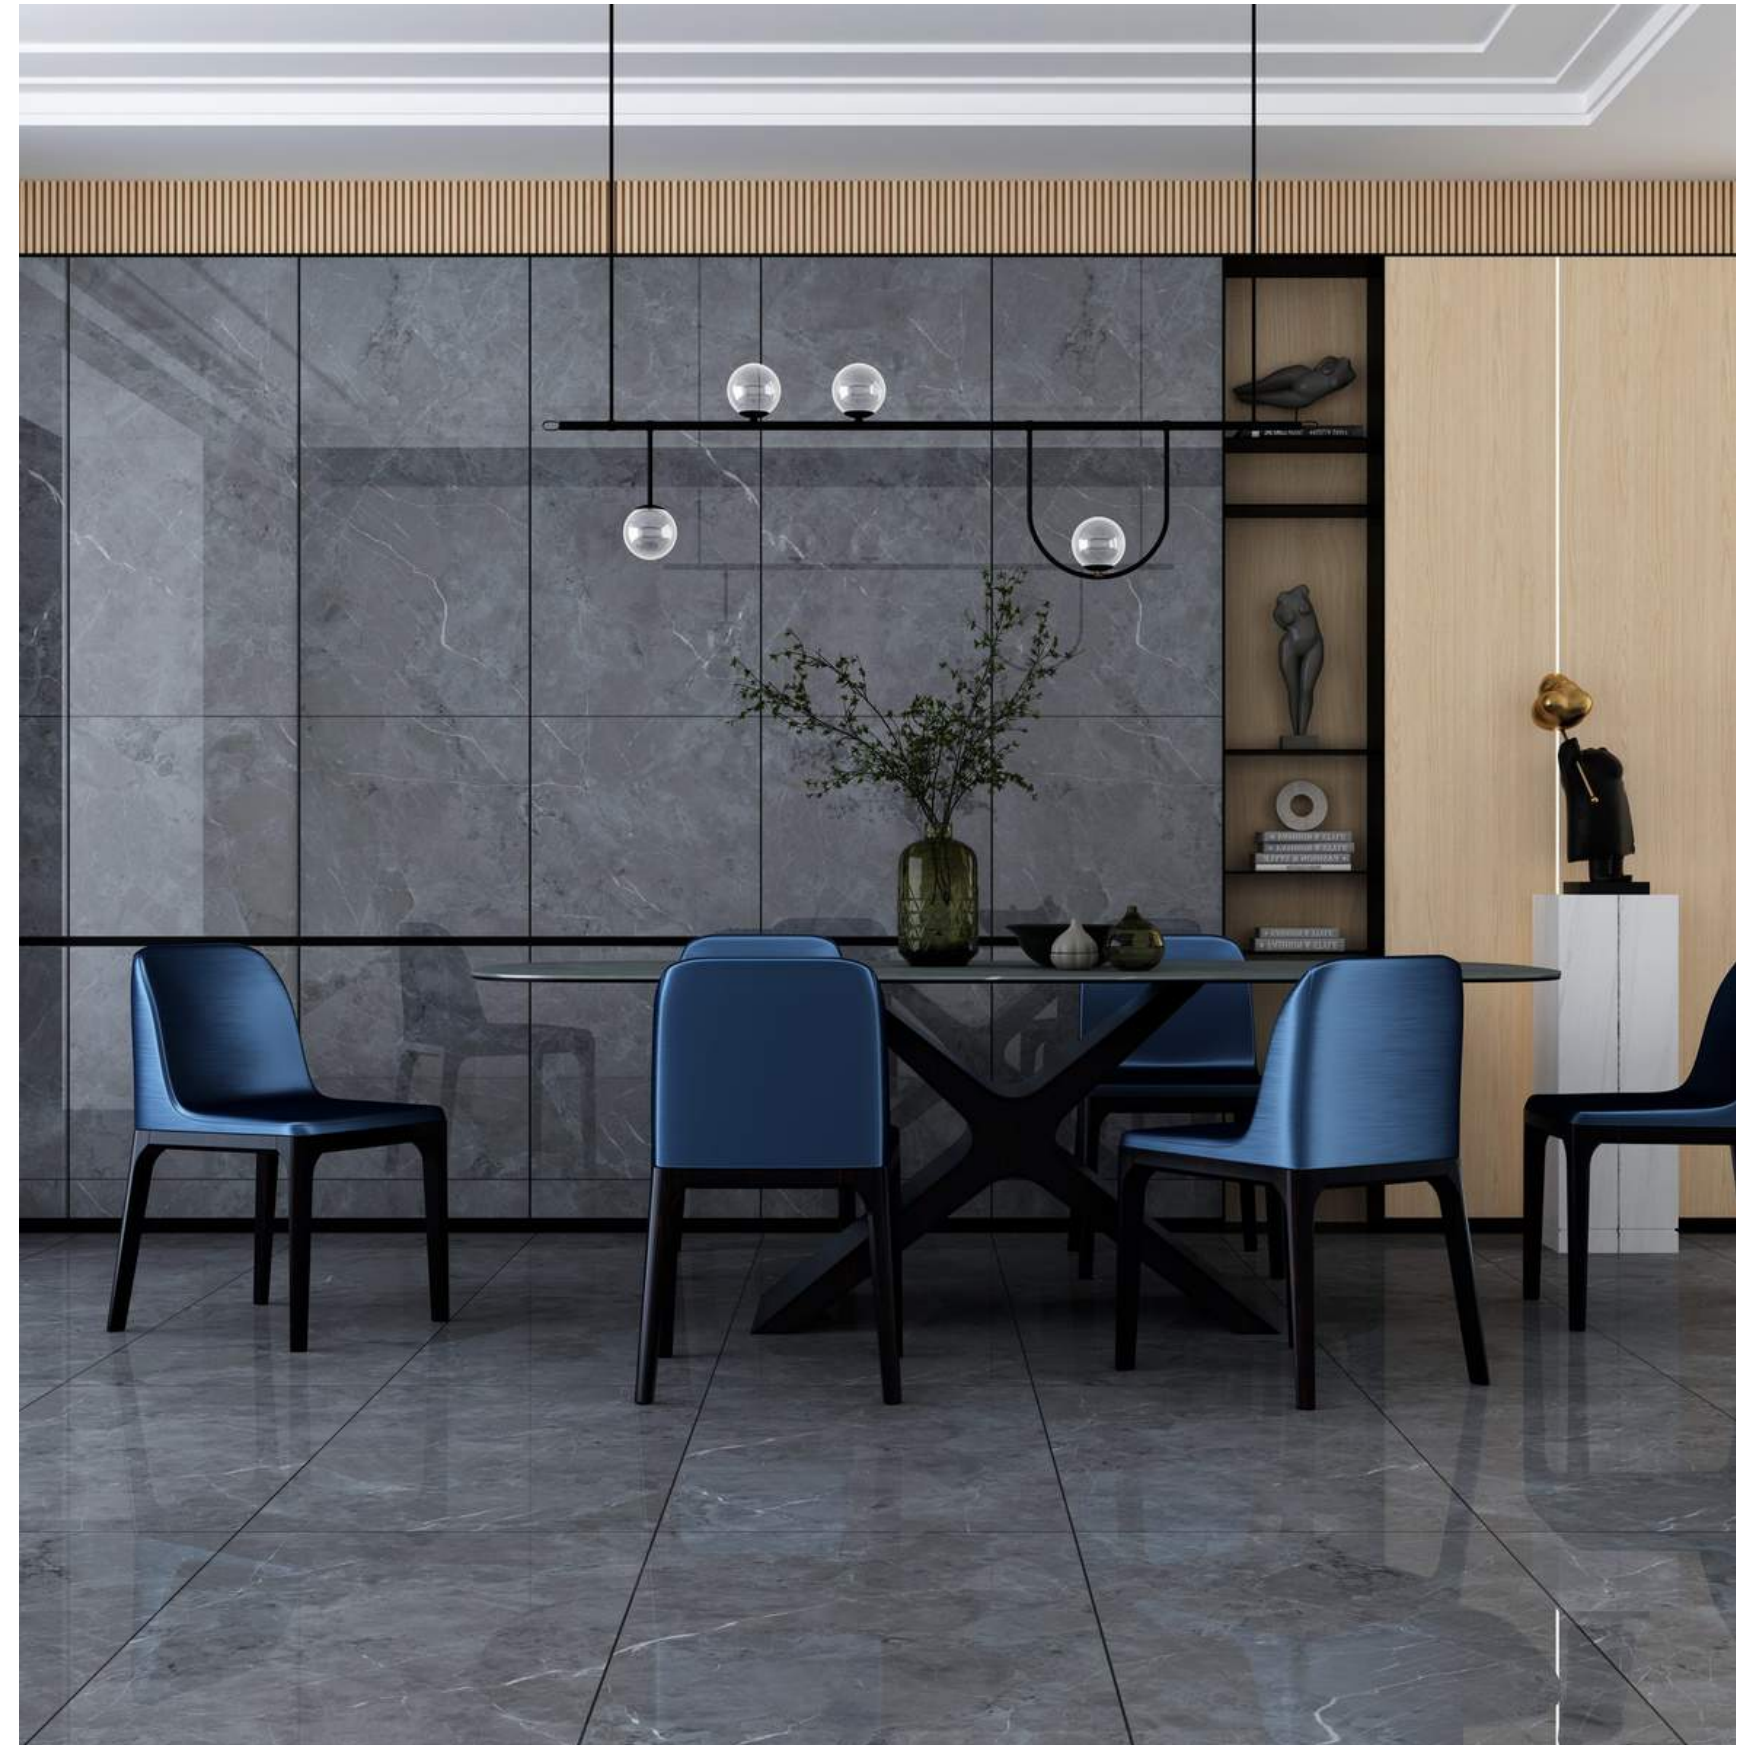

Size: 600x1200 Full Body