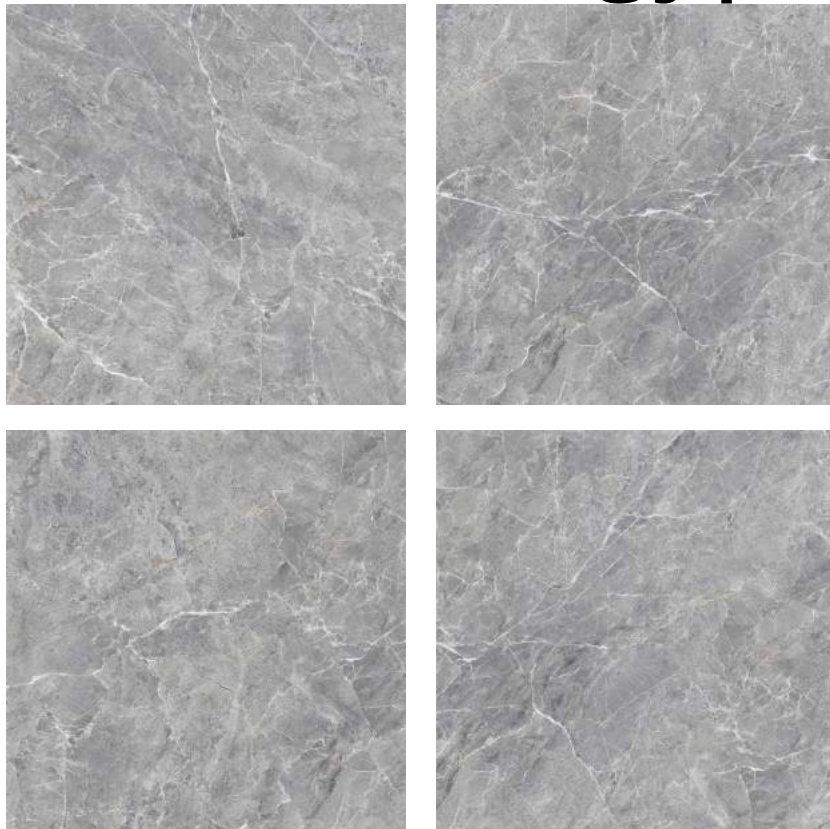

Porecelain tile

Egypt

Item No.: SDC800GP0134