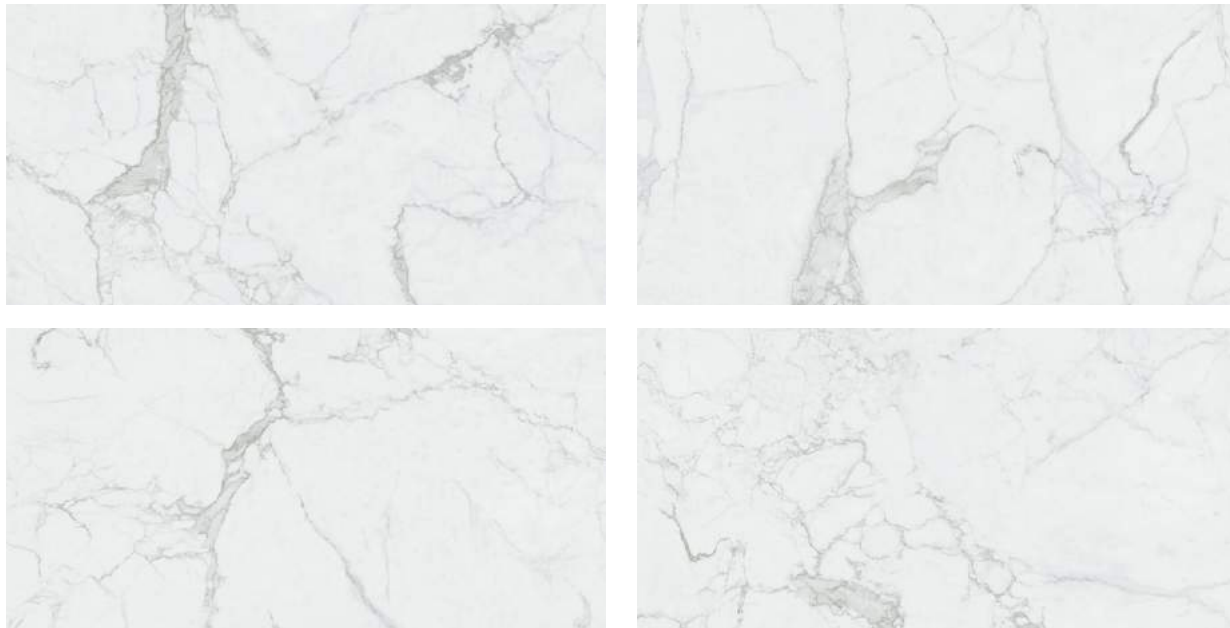

▼ **Karaka White**

SAE2687538