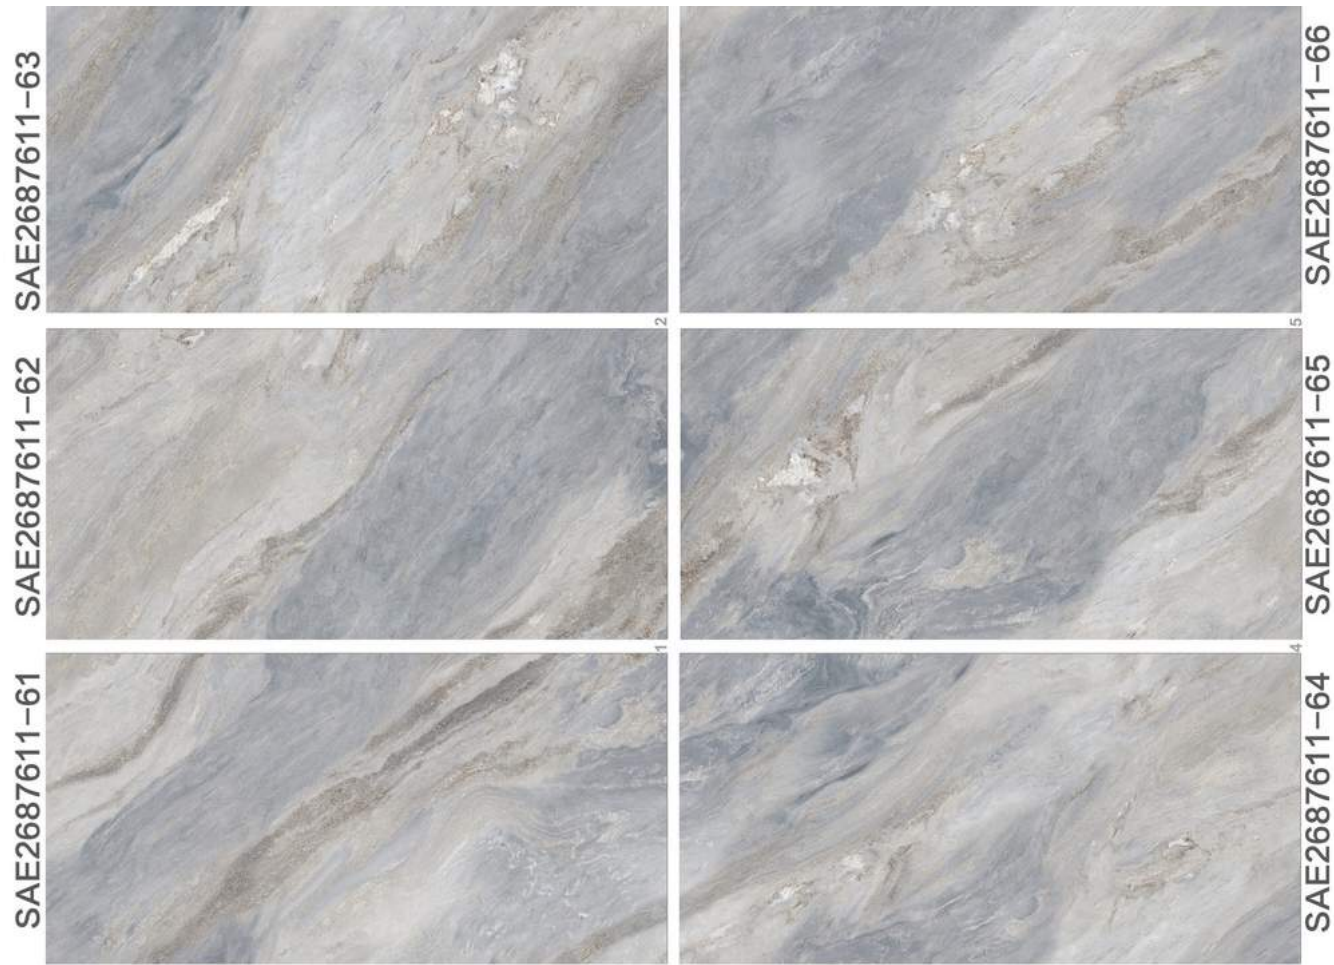

SAE2687610

Size: 600x1200

Porcelain polished tile

✓ **Ribbon**

SAE2687611

Size: 600x1200

Porcelain polished tile

✓ **Carmen Gray**