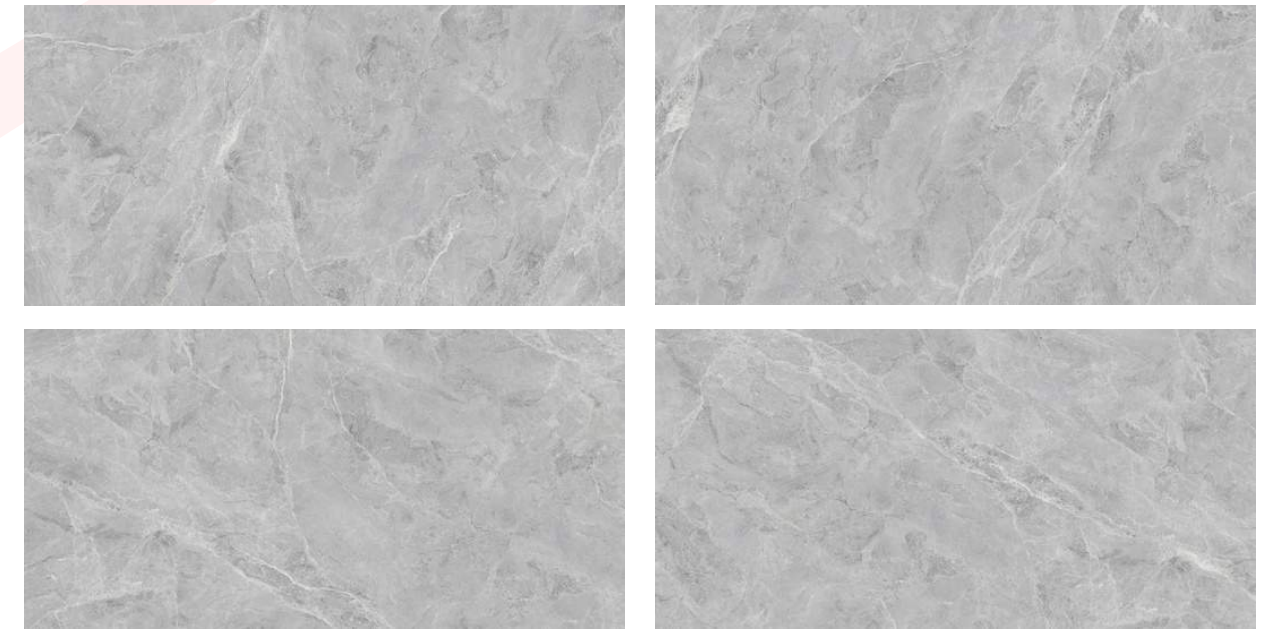

SAE2687610

Size: 600x1200

Porcelain polished tile

✓ **Ribbon**

SAE2687611

Size: 600x1200

Porcelain polished tile

✓ **Carmen Gray**