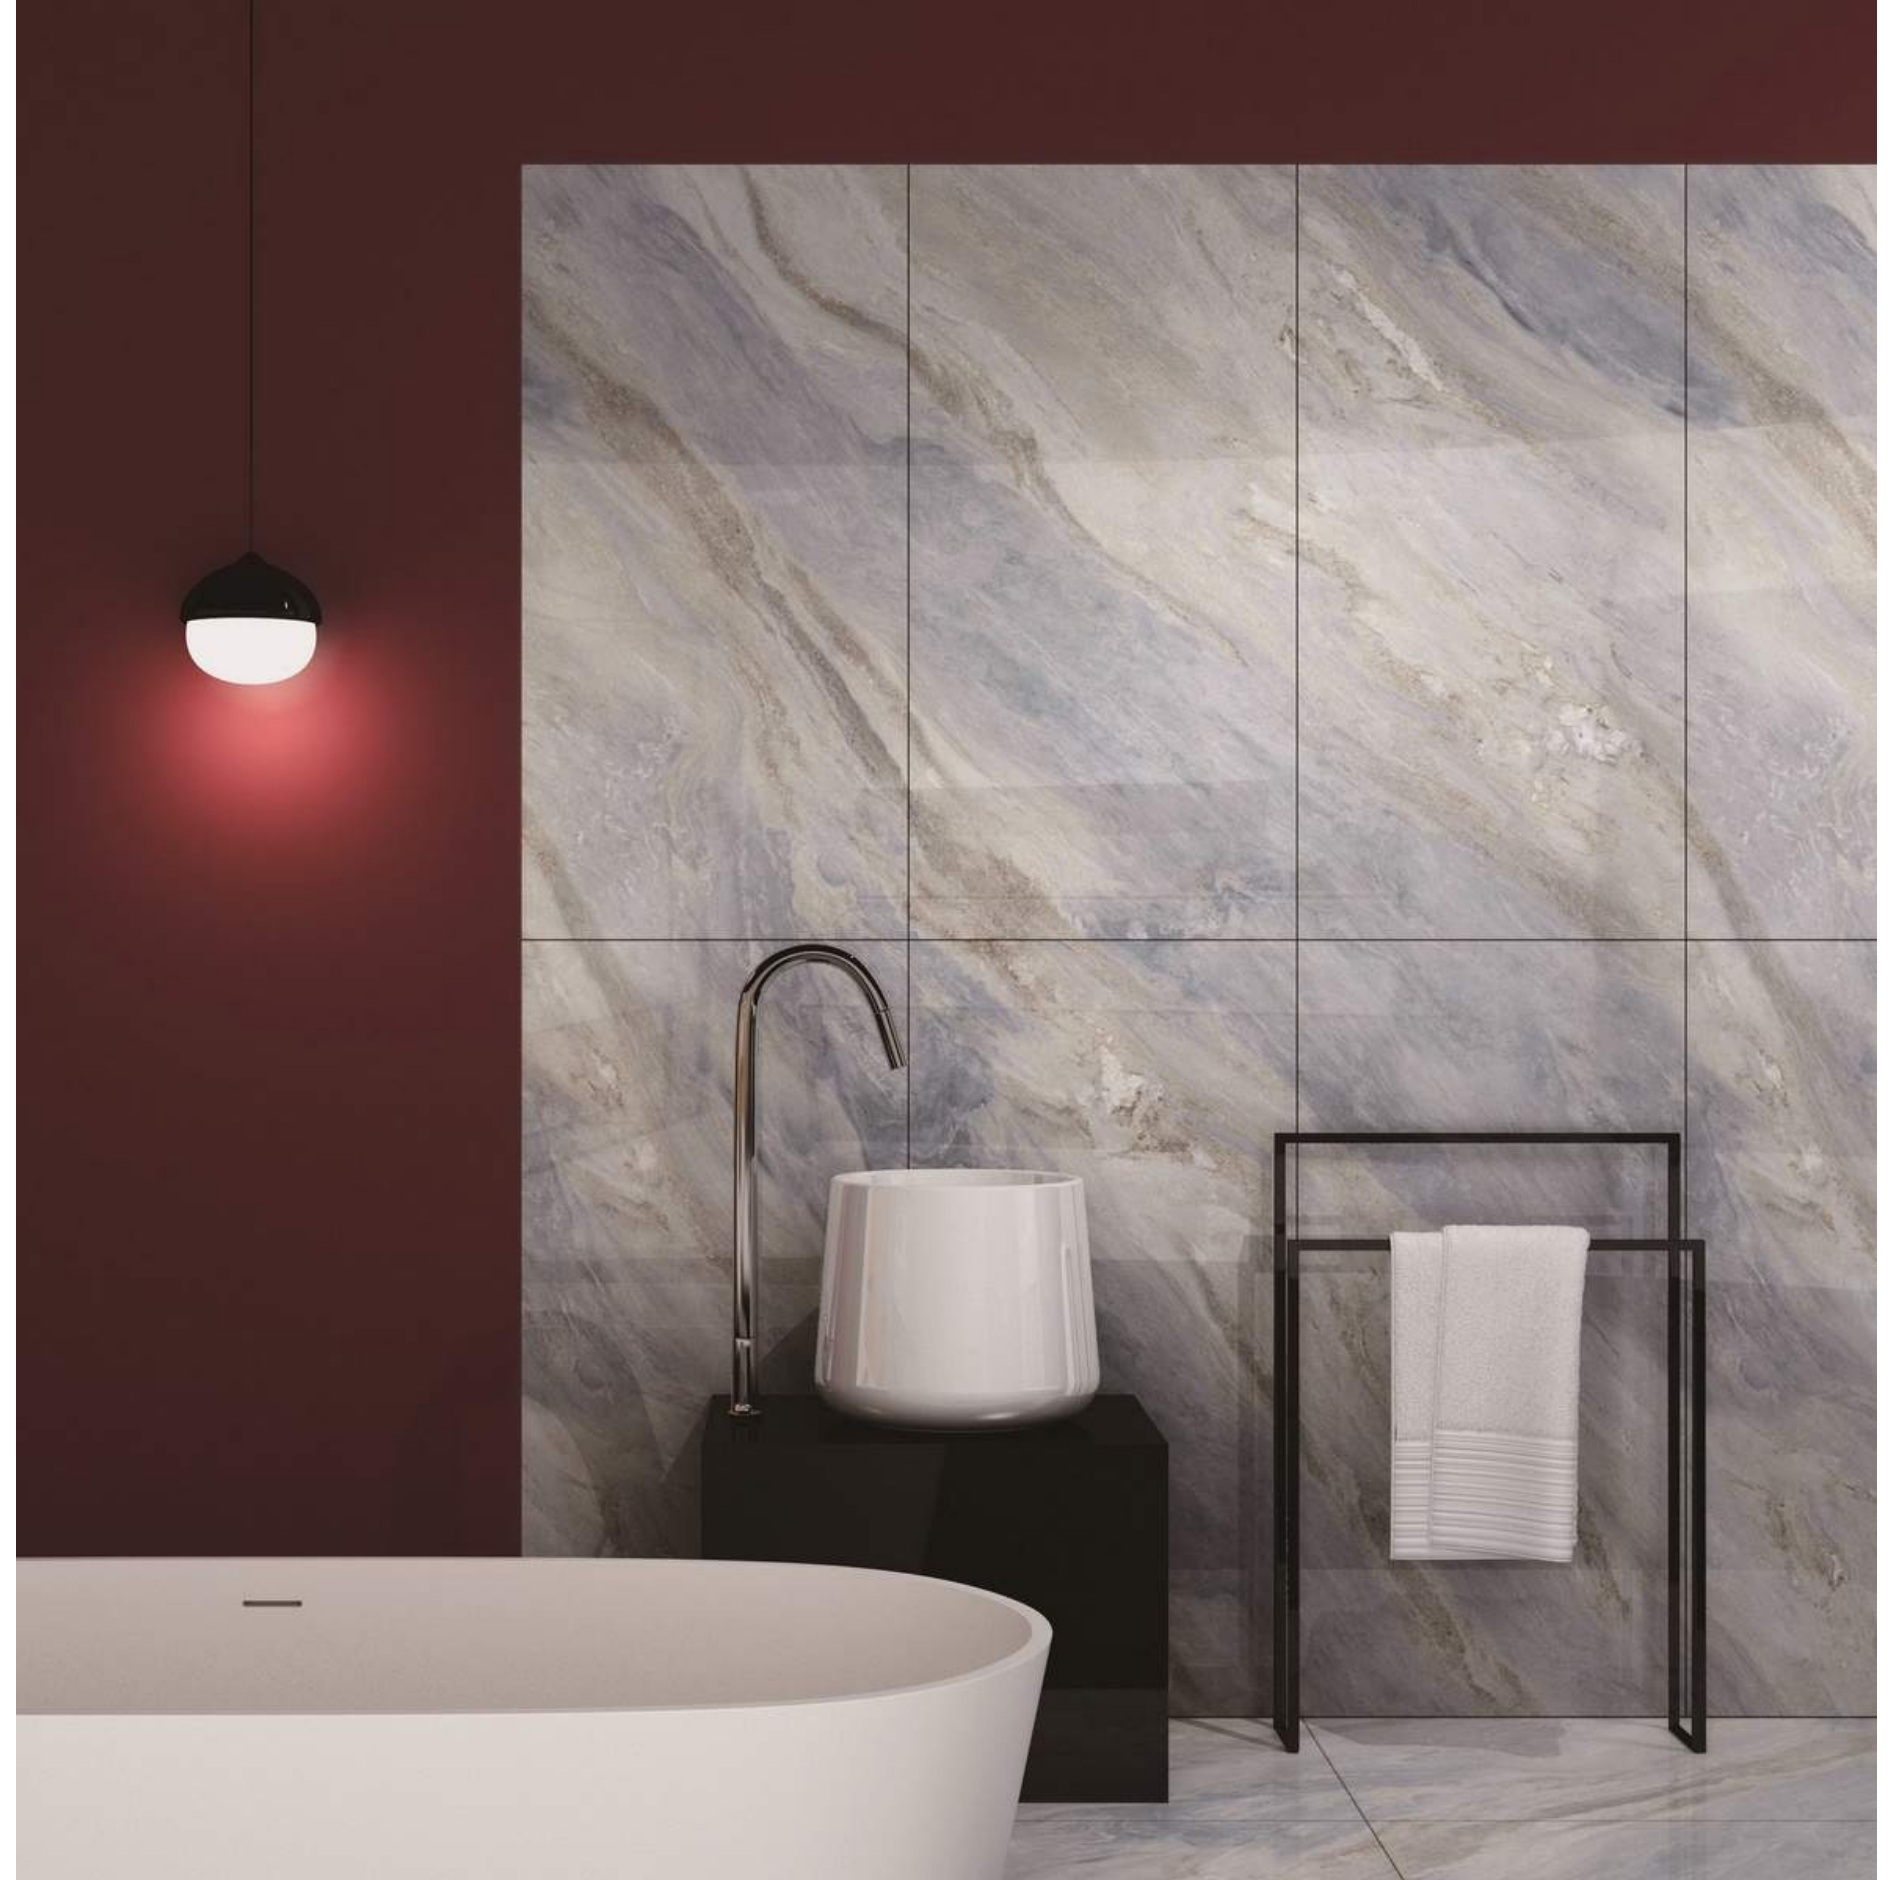

SAE2687610

Size: 600x1200

Porcelain polished tile

✓ **Ribbon**

SAE2687611

Size: 600x1200

Porcelain polished tile

✓ **Carmen Gray**