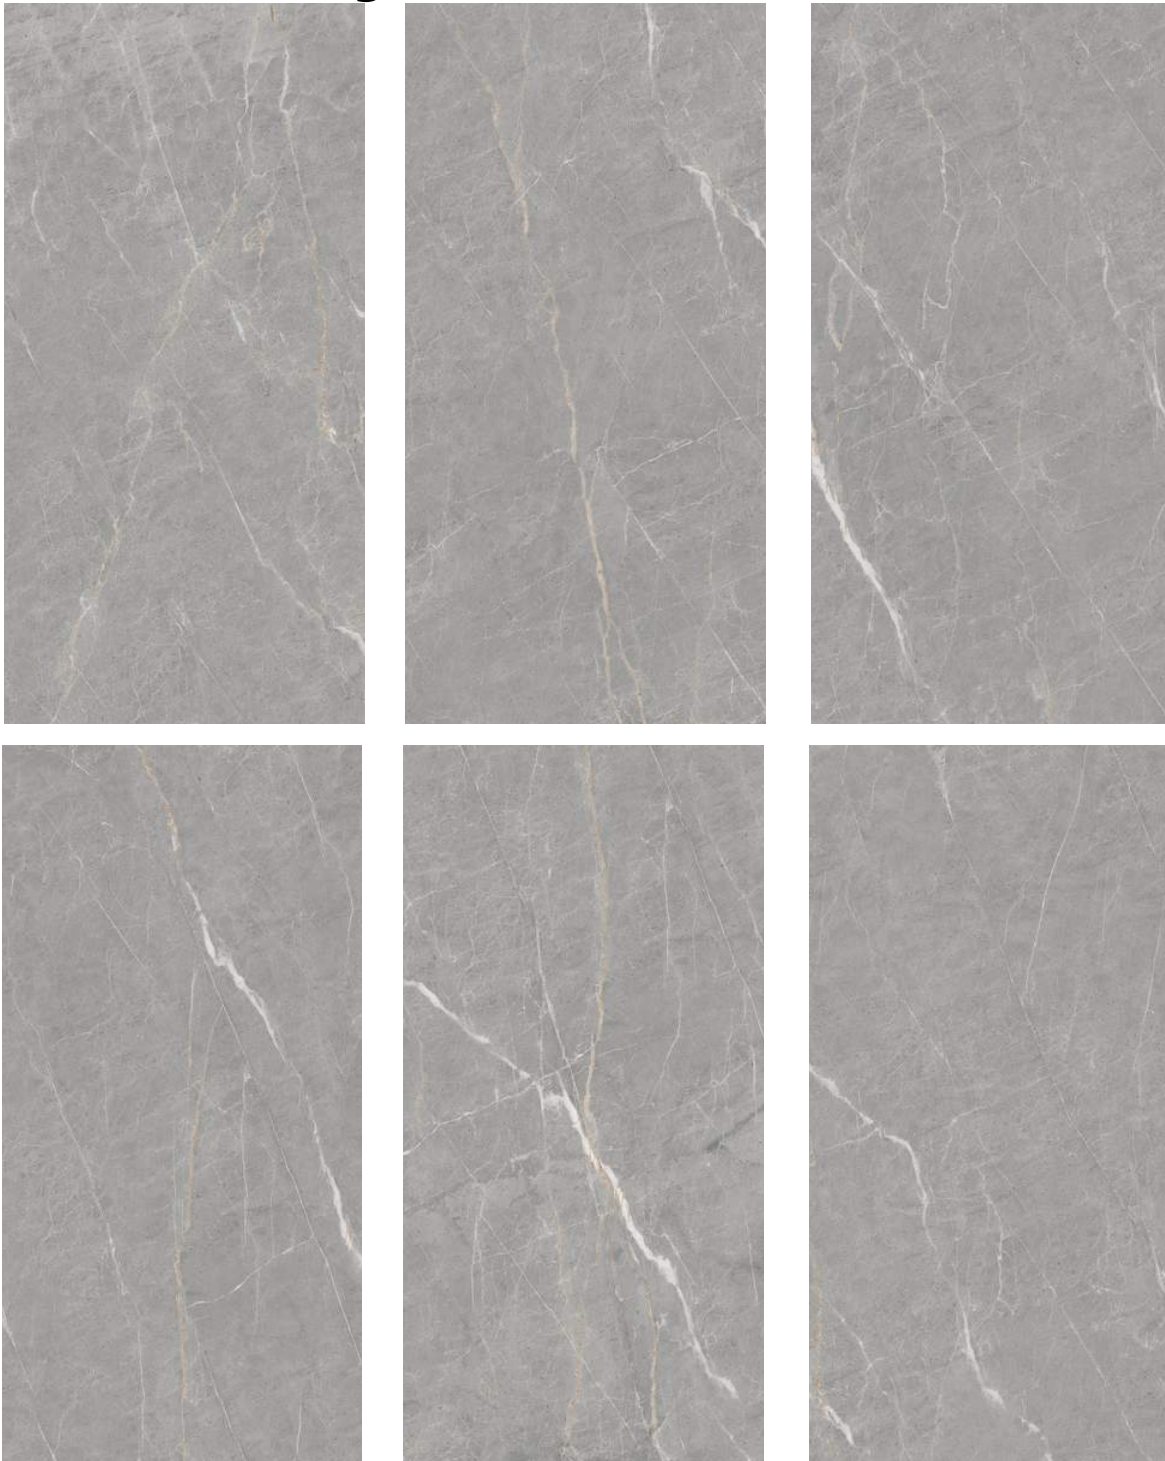

Surge Dark

Item No.: SHA573EP0398

Size: 750x1500

Porecelain tile

Size: 750x1500

Tu Gray

Item No.: SHA573AP0618

Porecelain tile