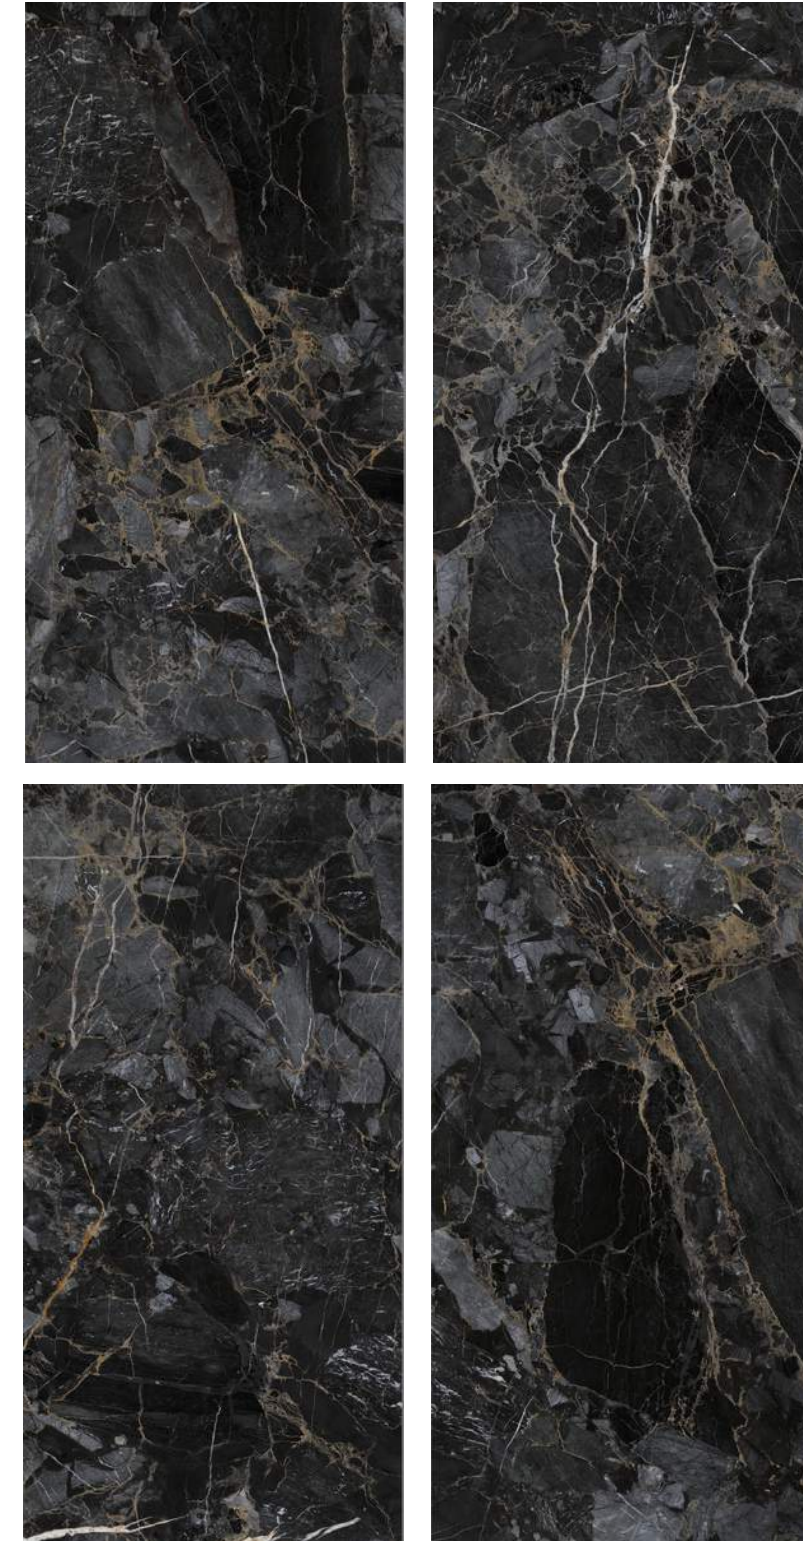

Cape

Item No.: SHB893EP0145

Size: 900x1800

Porecelain tile

Rhine

Size: 900x1800

Item No.: SHB893AP0567

Porecelain tile

Gilt

Size: 900x1800

Item No.: SHB893AP0572

Porecelain tile

Rome Impression

Item No.: SHB893AP0587

Size: 900x1800

Porecelain tile