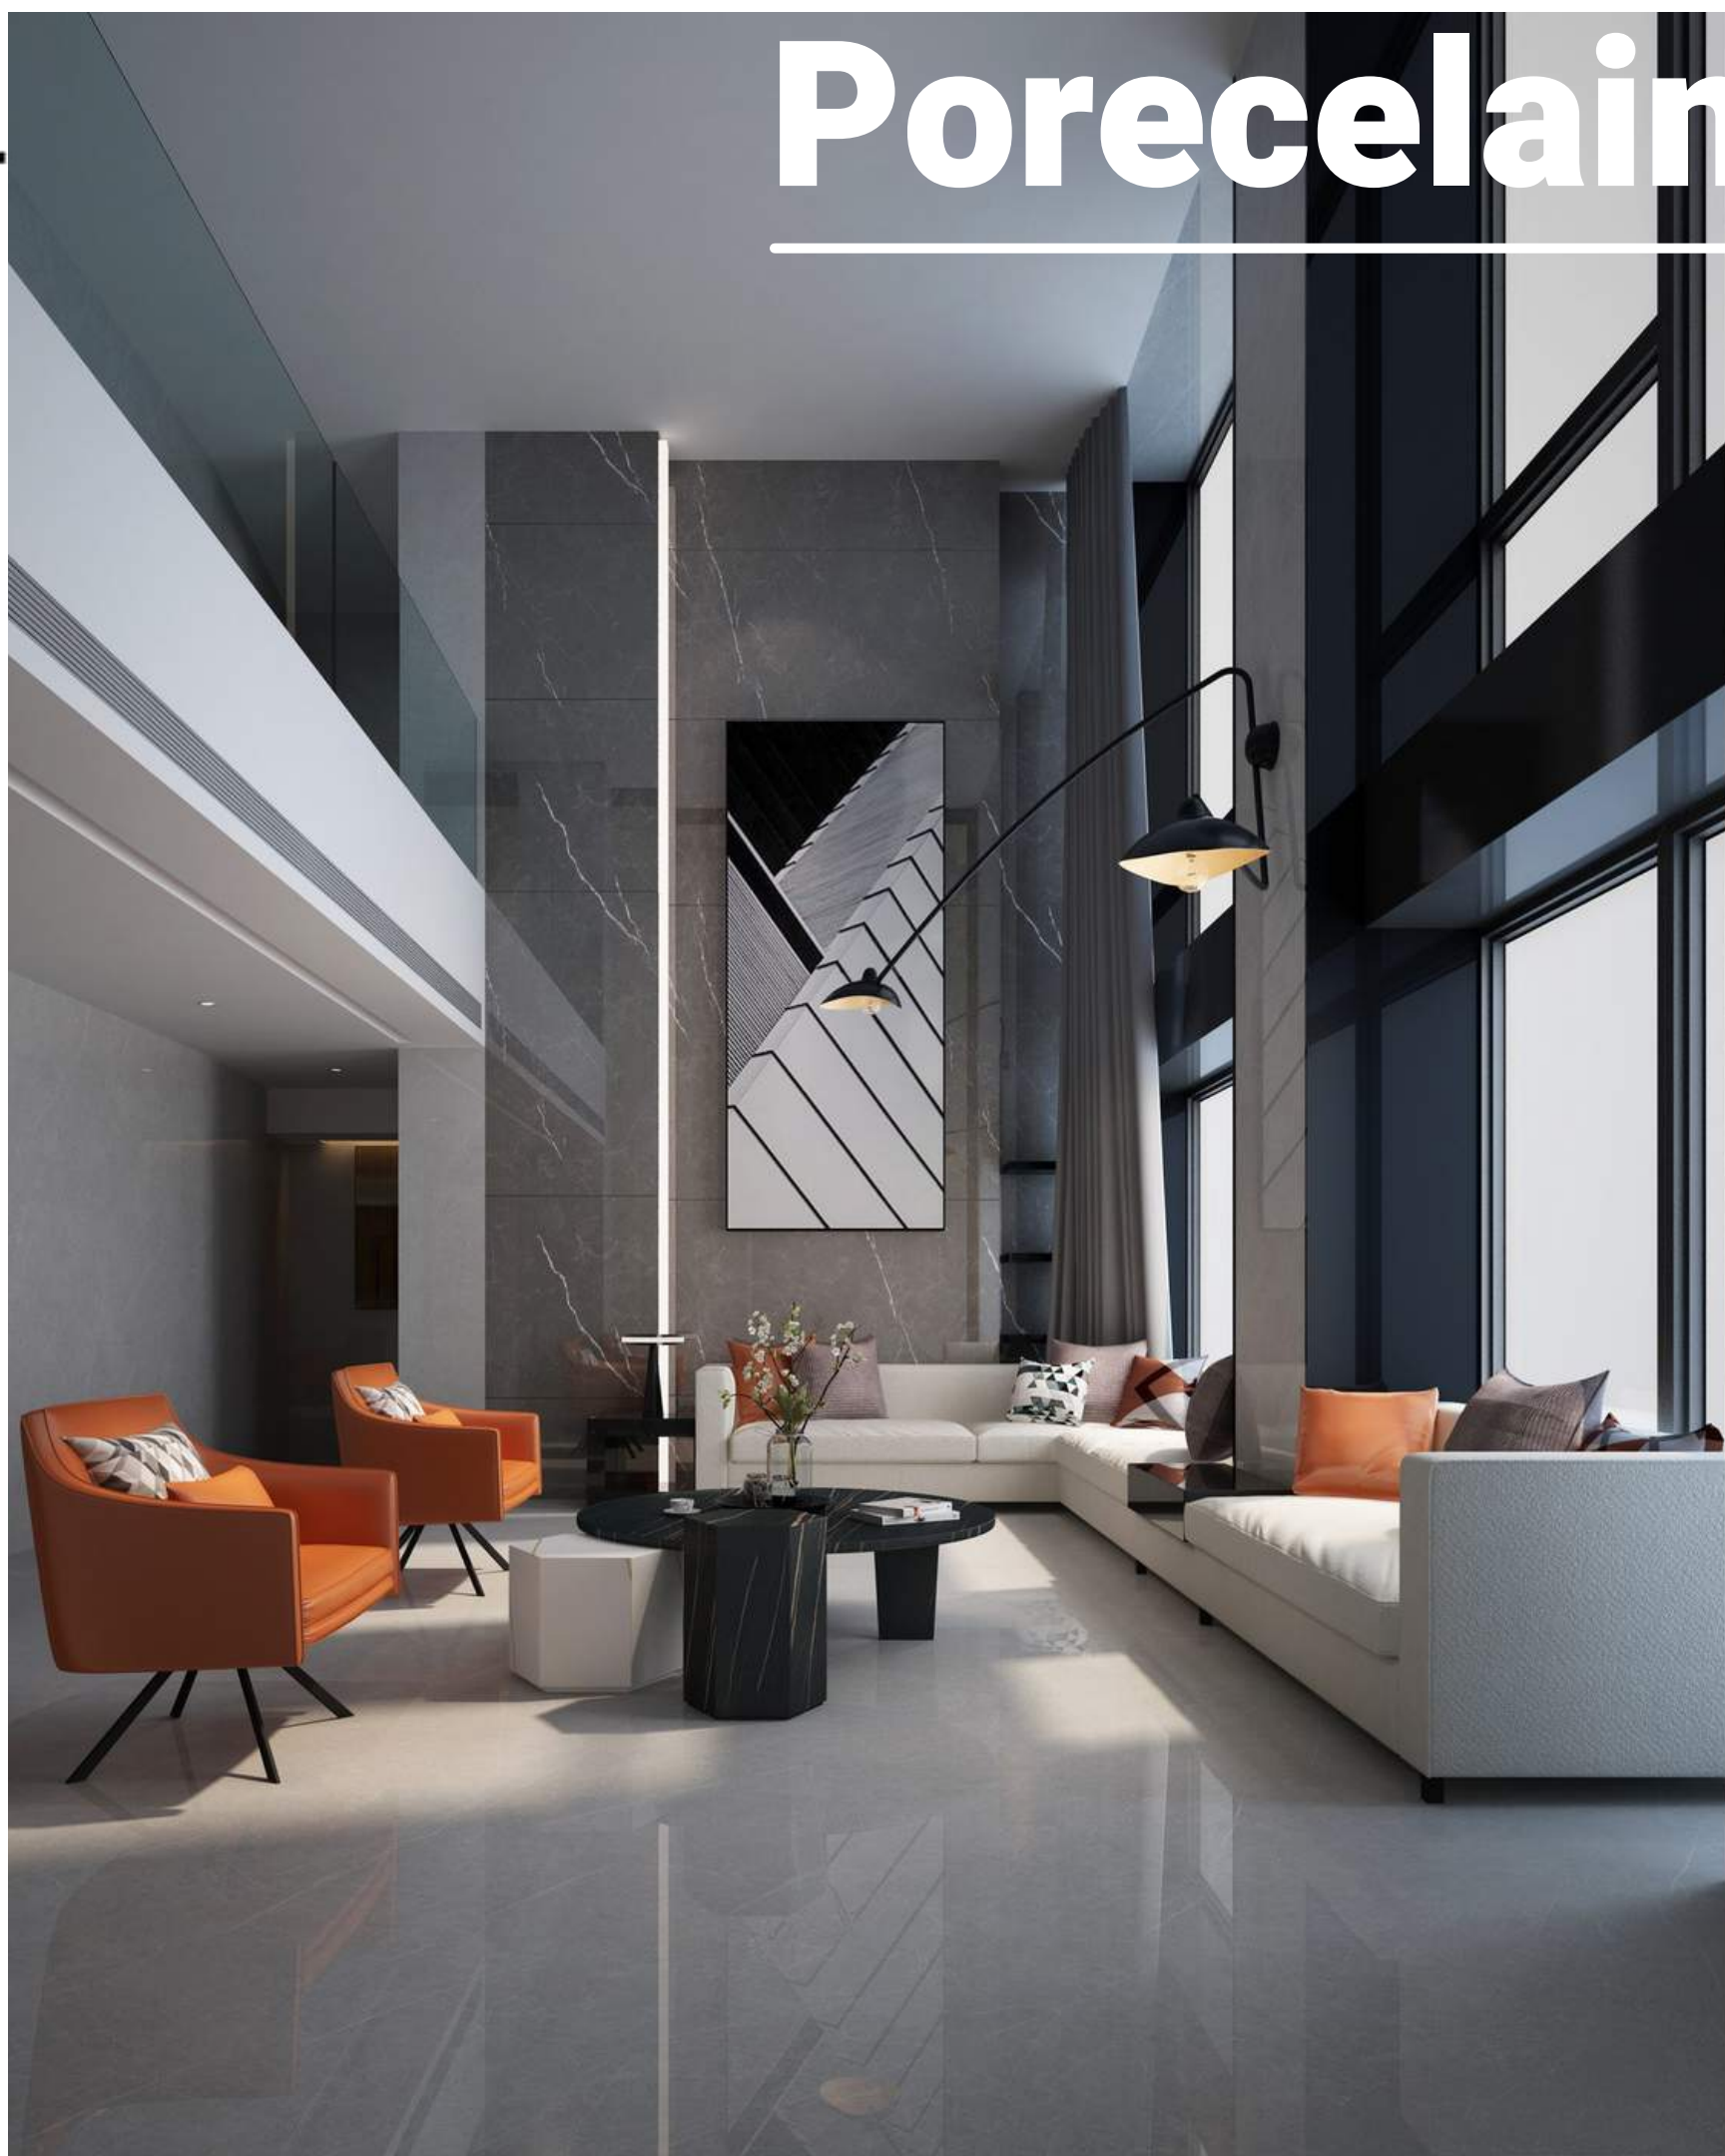

Carlos

Item No.: SHB893AP0555

Size: 900x1800

Porecelain tile

Chedon Shallow

Size: 900x1800

Item No.: SHB893EP0147

Porecelain tile