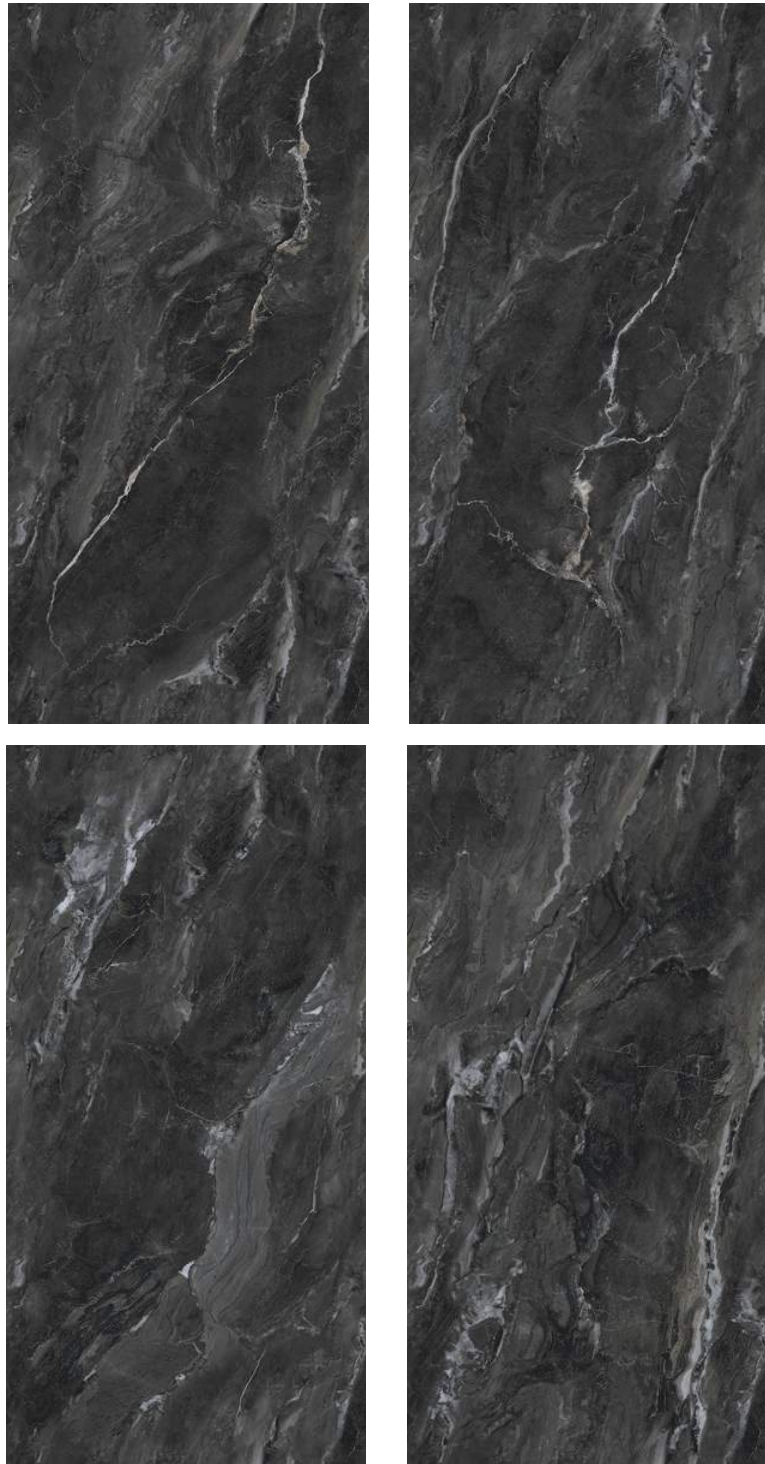

Porecelain tile

Surge Dark

Item No.: SHA573EP0398