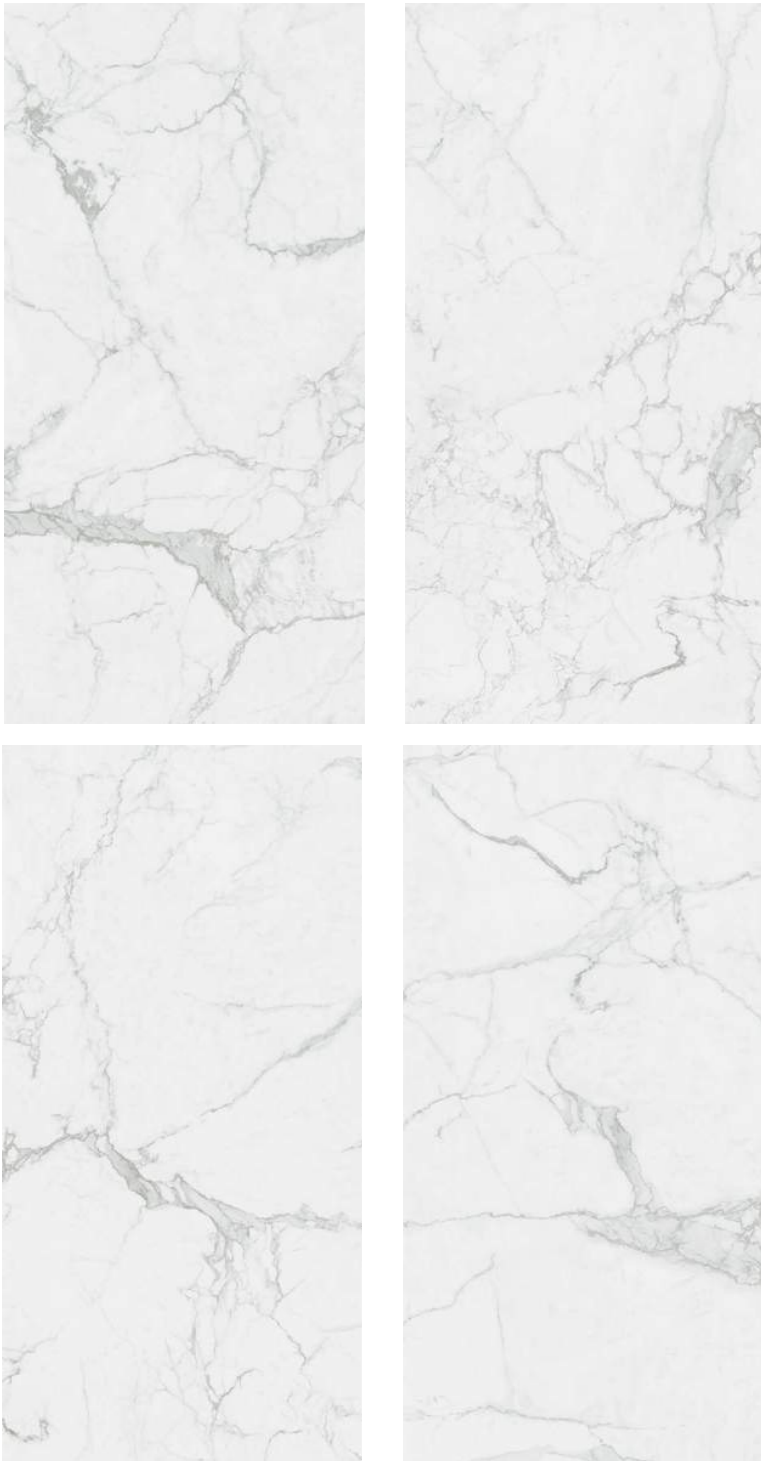

Porecelain tile

Karaka

Item No.: SHA573AP0731