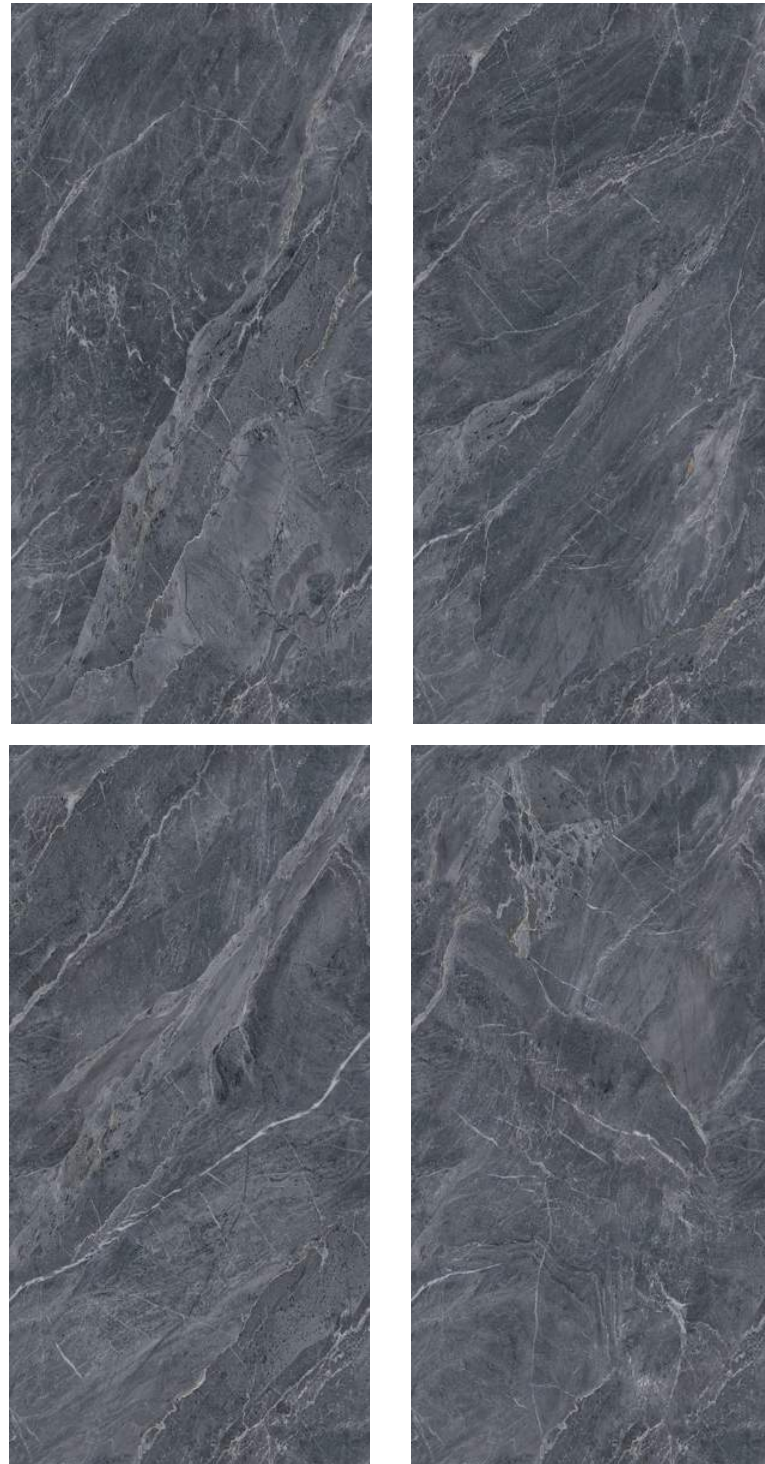

Porecelain tile

Donau

Item No.: SHA573AP0552