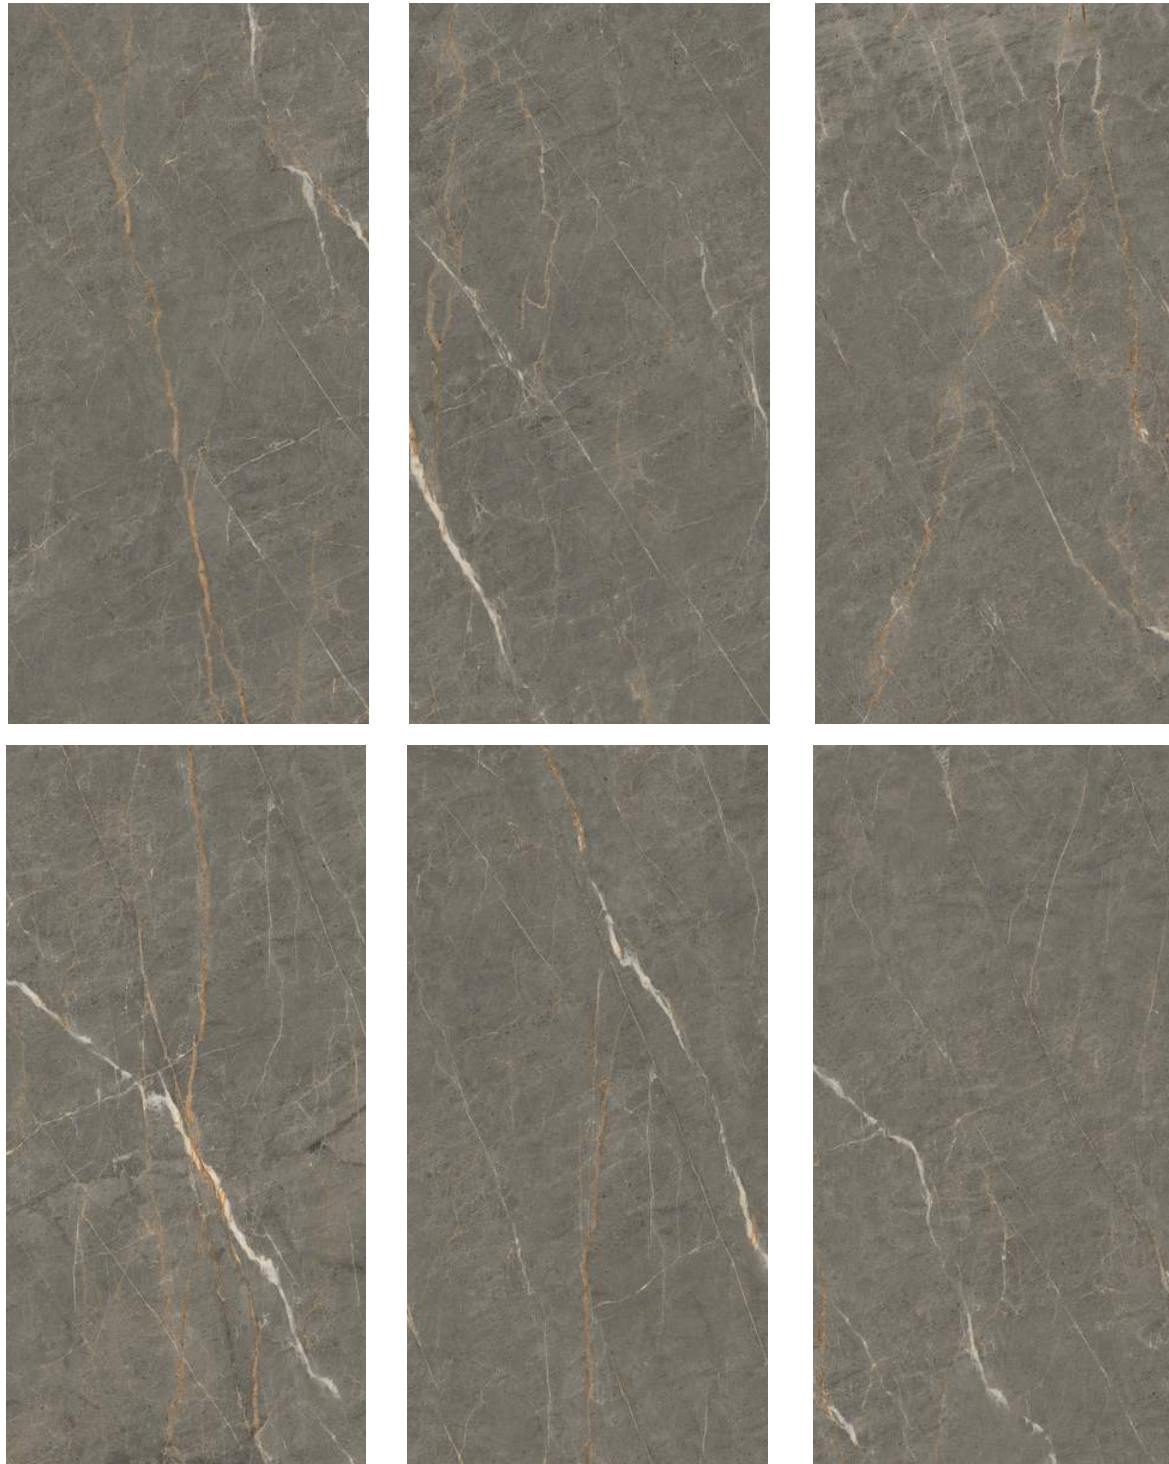

Porecelain tile

Tu Gold

Item No.: SHA573AP0619