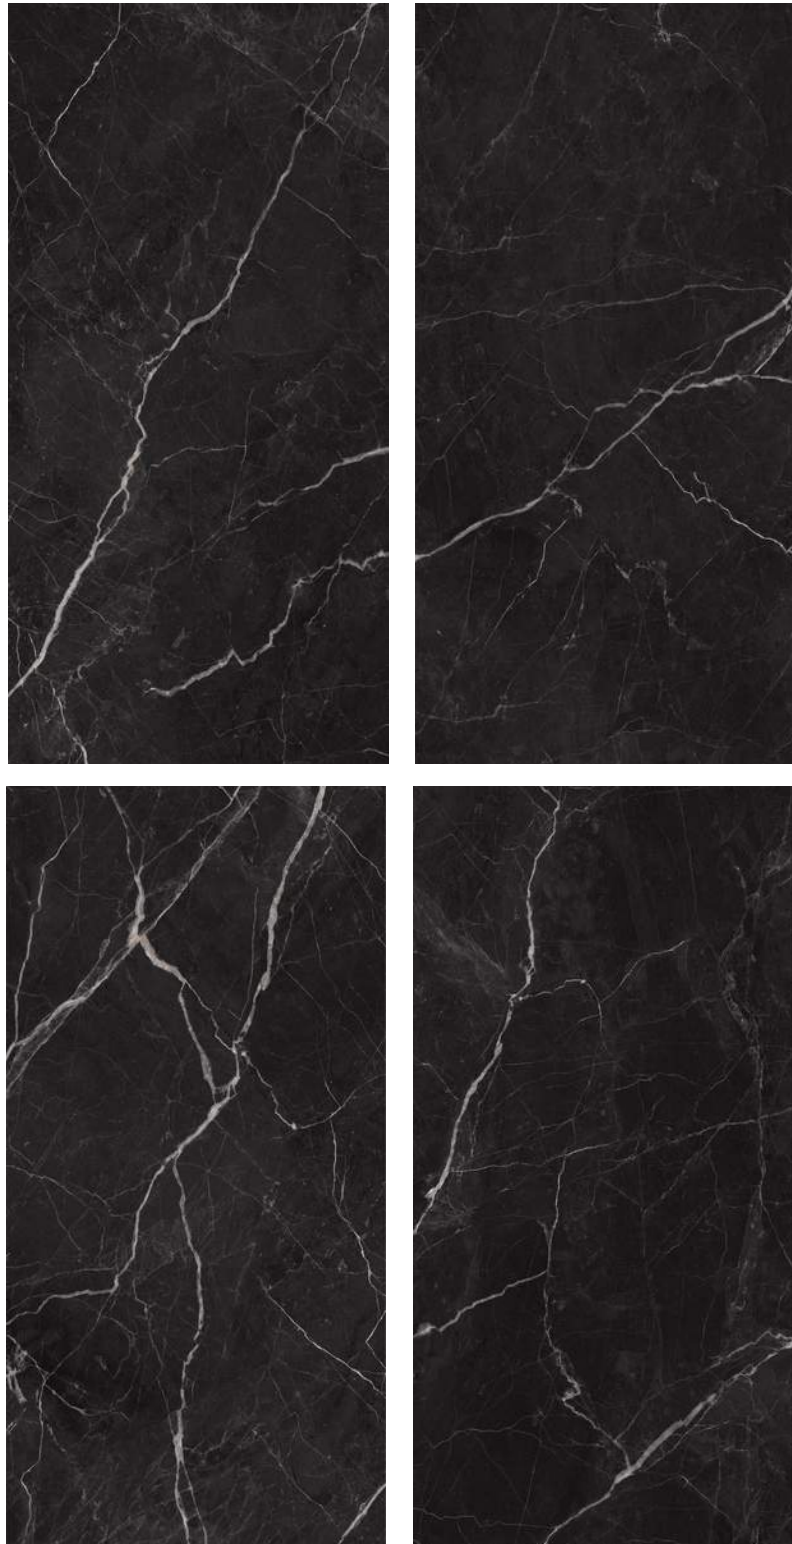

Jade

Size: 900x1800

Item No.: SHB893EP0142

Porecelain tile

Pace

Item No.: SHB893AP0592

Size: 900x1800

Porecelain tile

Tish

Item No.: SHB893AP0551

Size: 900x1800

Porecelain tile

Obsidian

Item No.: SHB893AP0573

Size: 900x1800

Porecelain tile

Size: 900x1800

Ice lake light

Item No.: SHA893AH0589
Surface: Imitation stone craft

Porecelain tile

Size: 900x1800

Ice lake dark

Item No.: SHA893AH0588
Surface: Imitation stone craft

Porecelain tile