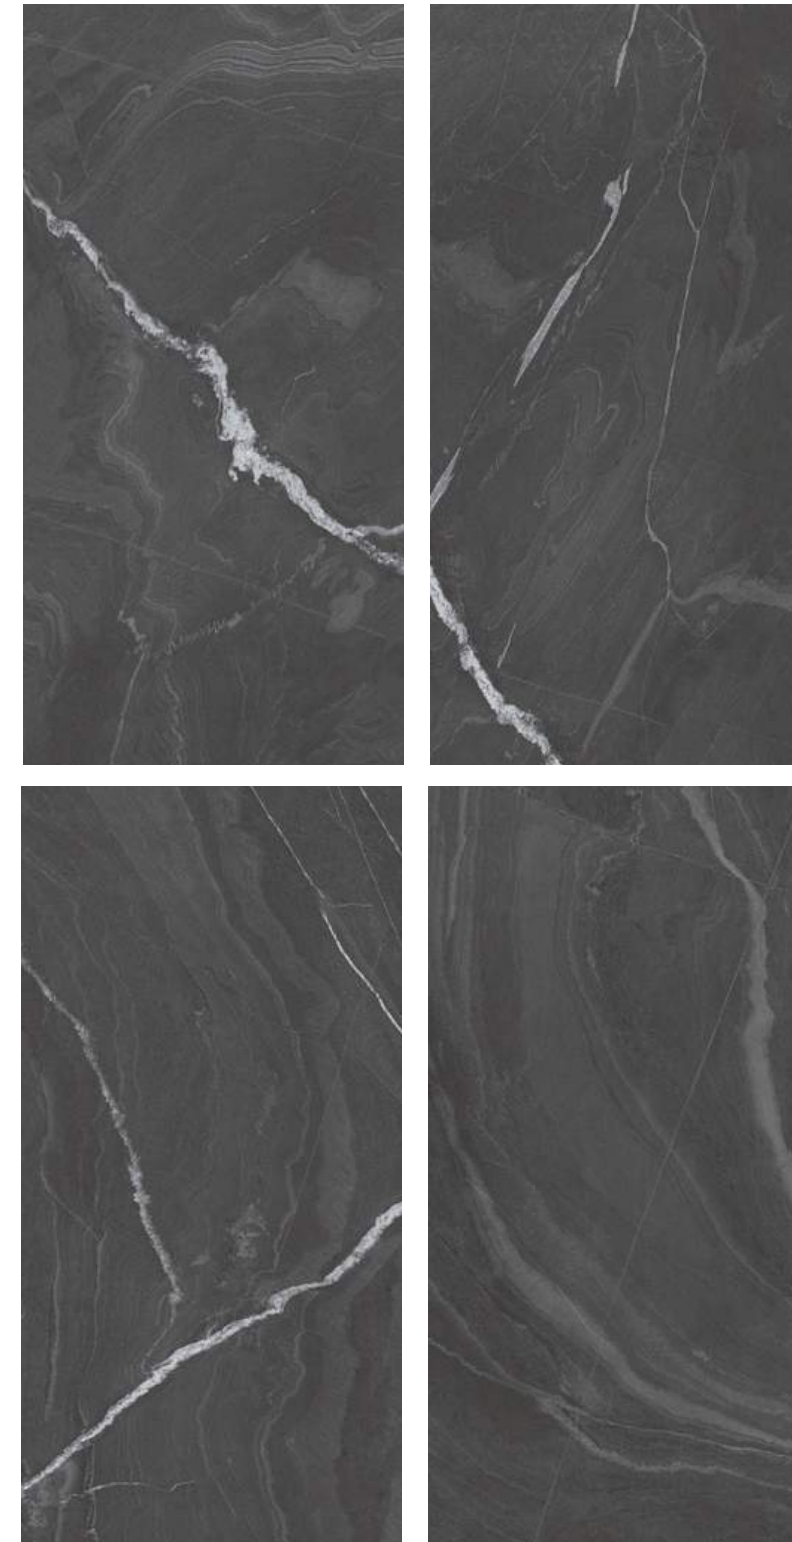

Blair

Item No.: SHB893AP0576

Size: 900x1800

Porecelain tile

Blackboard

Size: 900x1800

Item No.: SHA573AP0738

Porecelain tile

Carlos

Item No.: SHB893AP0555

Size: 900x1800

Porecelain tile

Chedon Shallow

Size: 900x1800

Item No.: SHB893EP0147

Porecelain tile