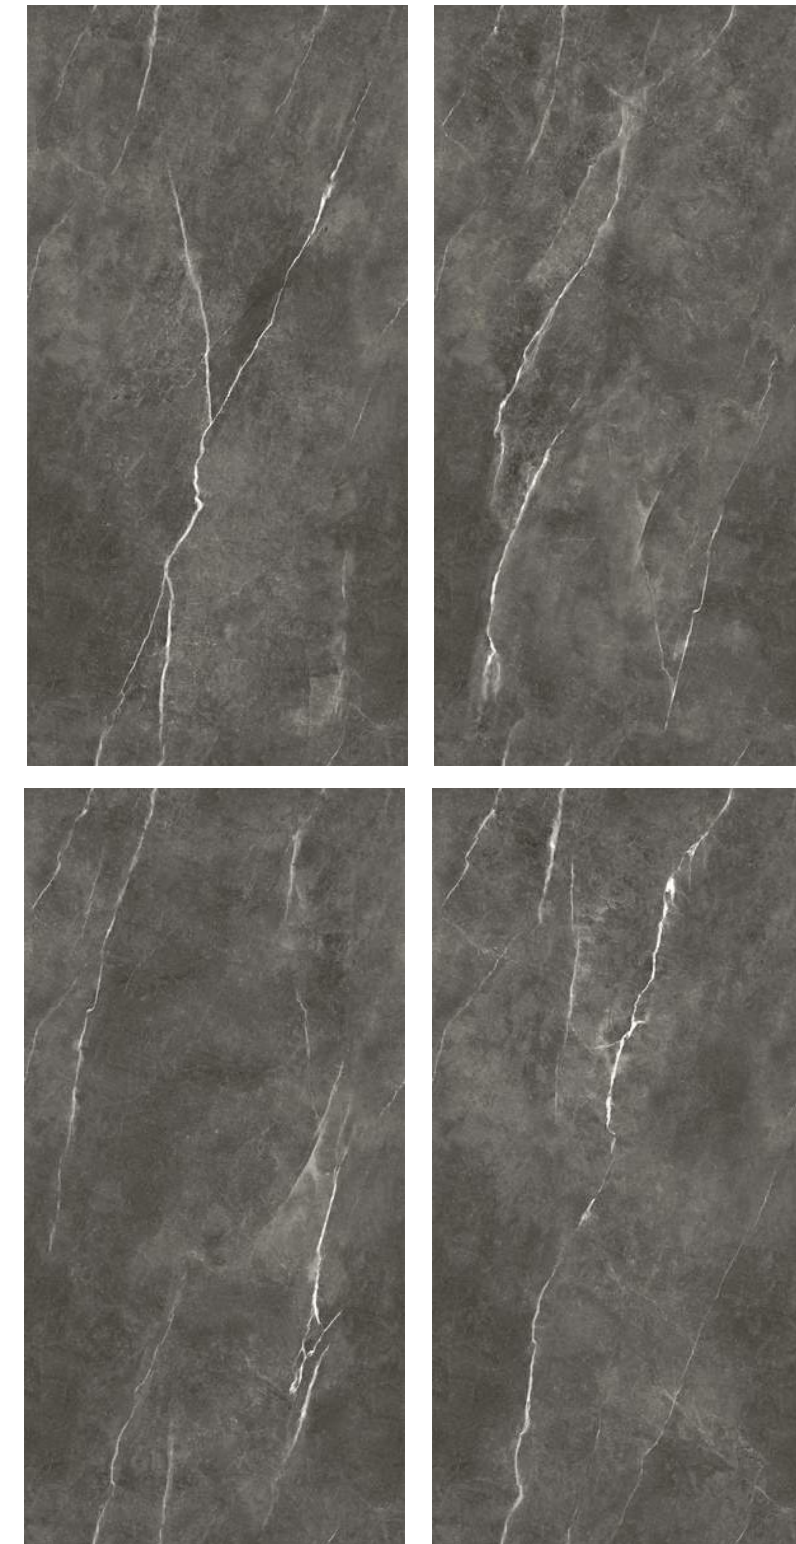

Size: 900x1800

Ice lake light

Item No.: SHA893AH0589
Surface: Imitation stone craft

Porecelain tile

Size: 900x1800

Ice lake dark

Item No.: SHA893AH0588
Surface: Imitation stone craft

Porecelain tile

Size: 900x1800

Mu

Item No.: SHA893AH0569
Surface: Imitation stone craft

Porecelain tile

Size: 900x1800

Peak

Item No.: SHA893AH0605
Surface: Imitation stone craft

Porecelain tile

Cliff

Size: 900x1800

Item No.: SHA893AH0586
Surface: Imitation stone craft

Porecelain tile

Size: 900x1800

Patiou

Item No.: SHA893AH0569
Surface: Imitation stone craft

Porecelain tile