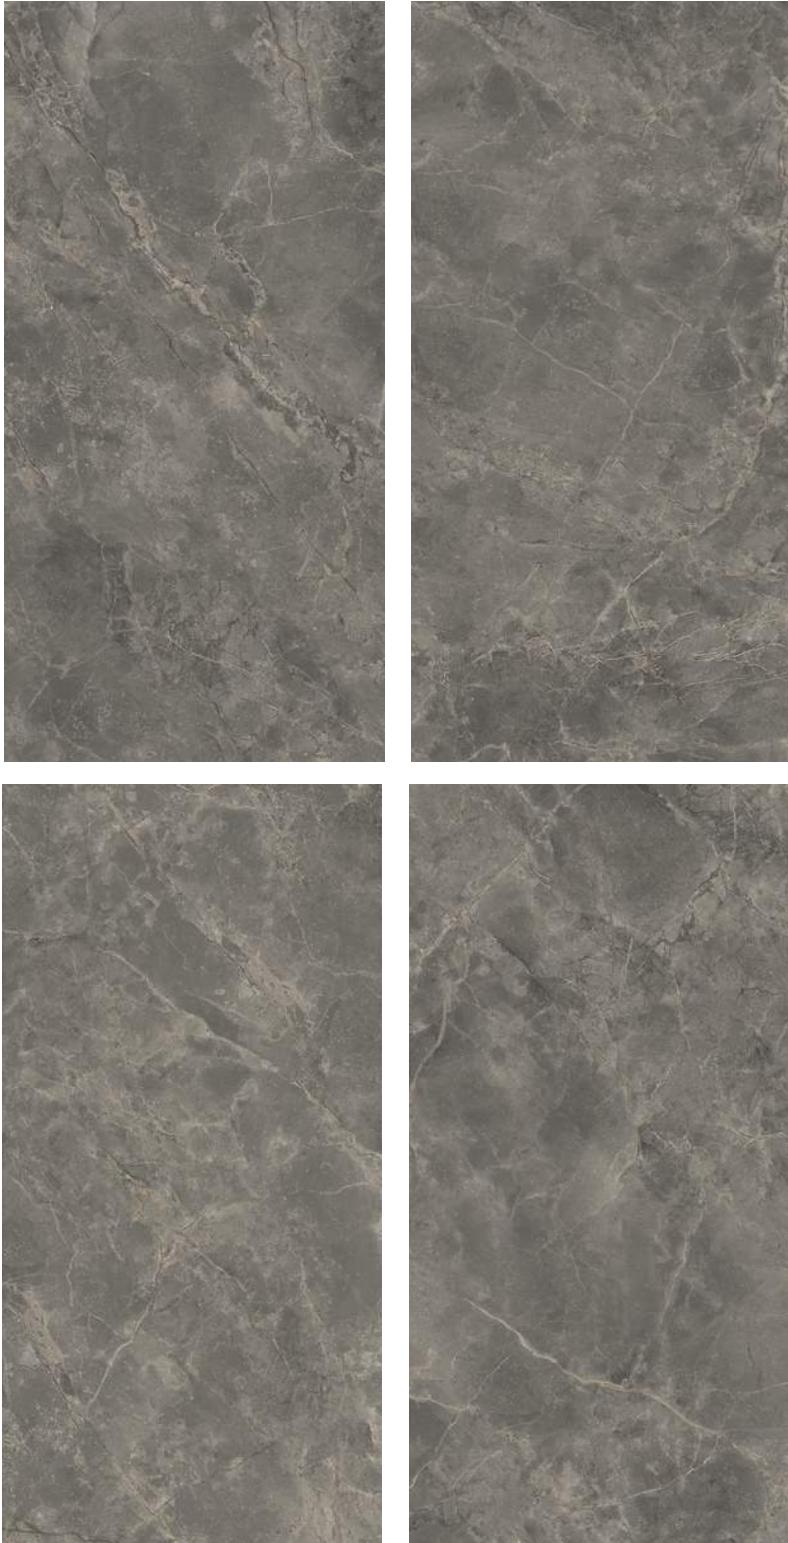

Porecelain tile

Locke dark

Item No.: SHB893EY0151