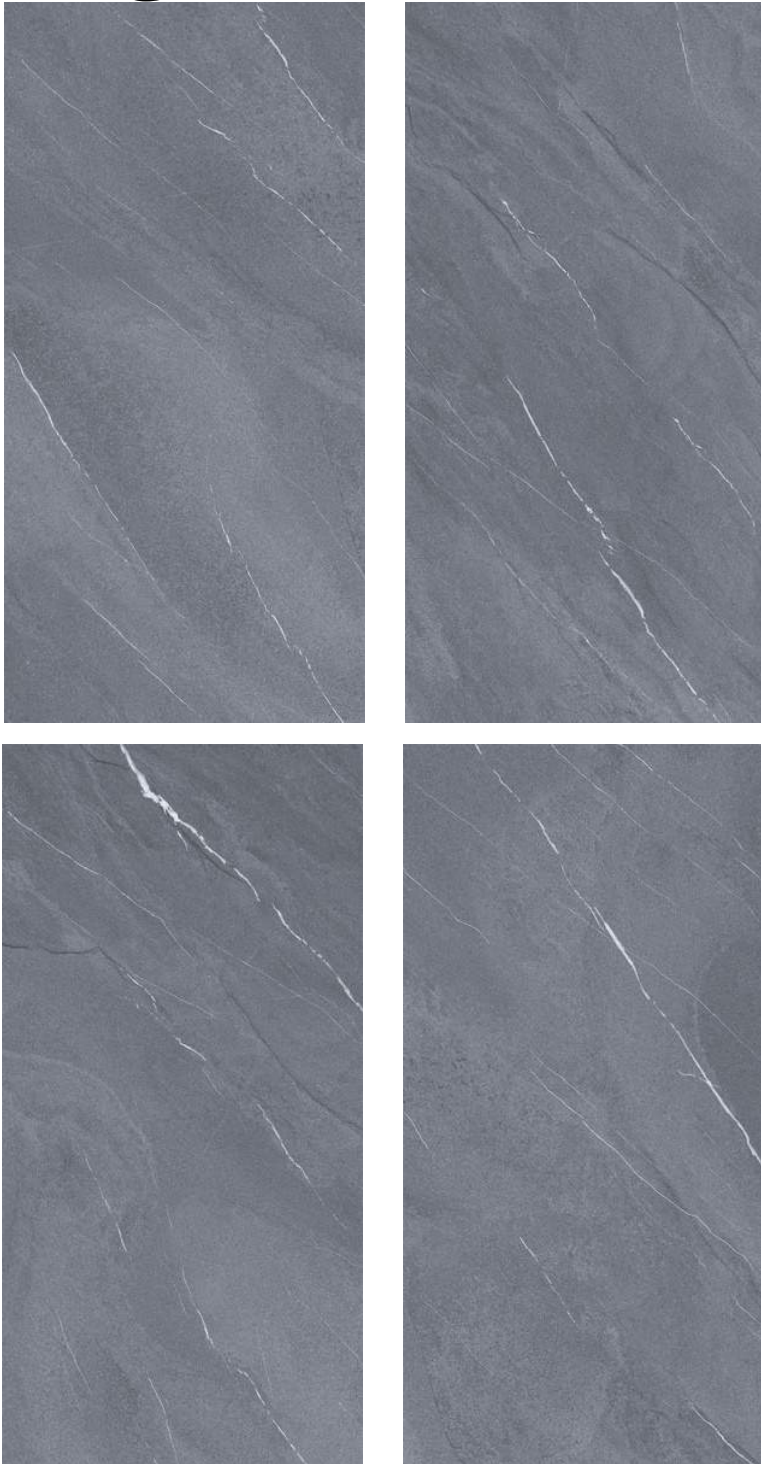

Dawn

Item No.: SHA573AJ0606
Surface: sink glaze

Size: 750x1500

Porecelain tile

Night

Item No.: SHA573AJ0607
Surface: sink glaze

Size: 750x1500

Porecelain tile