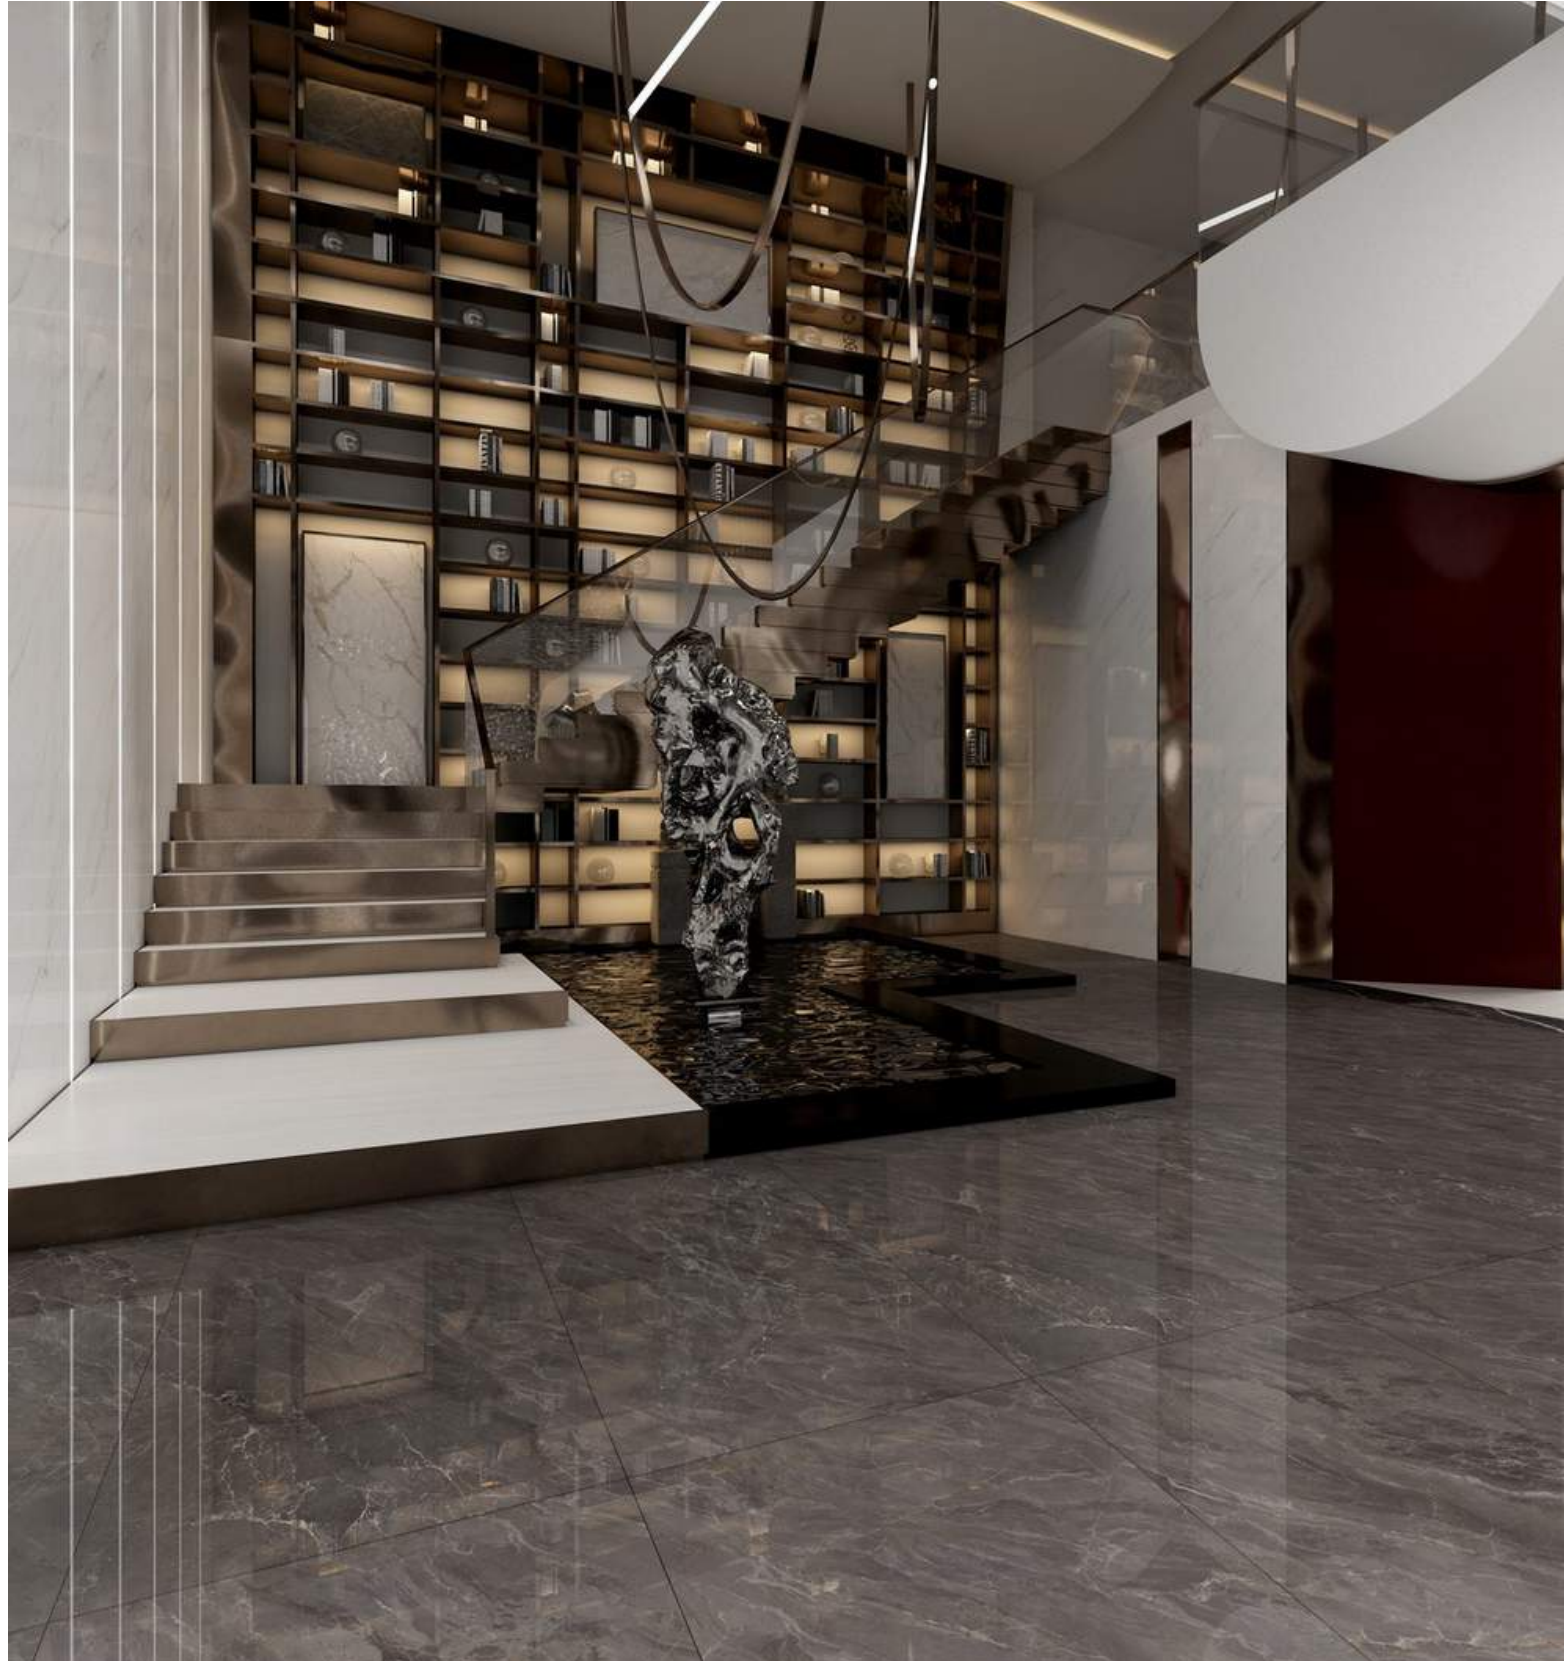

Porecelain tile

Caster

Size: 900x1800

Item No.: SHB893AP0568