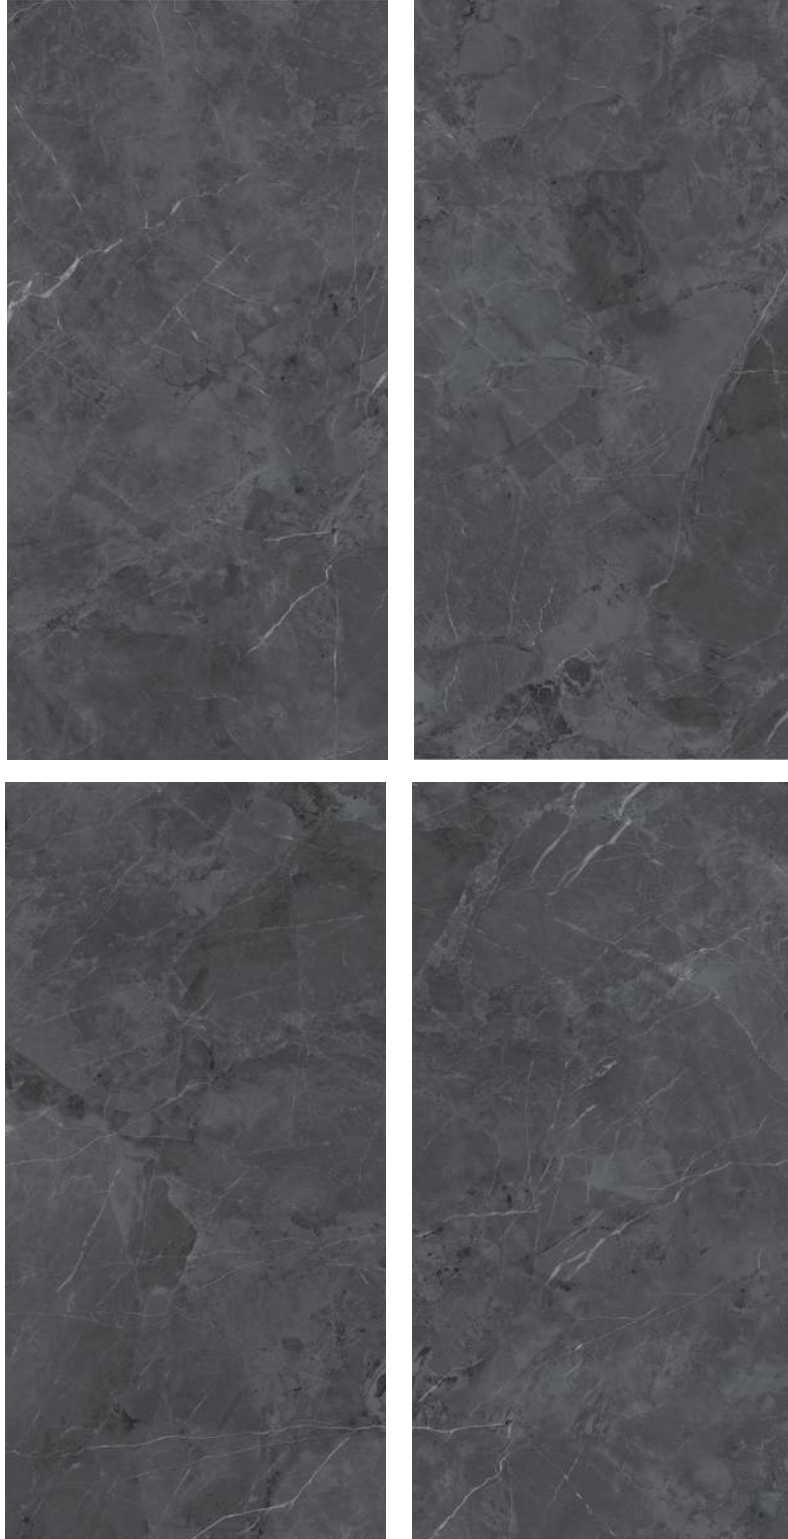

Porecelain tile

Carlos

Item No.: SHB893AP0555