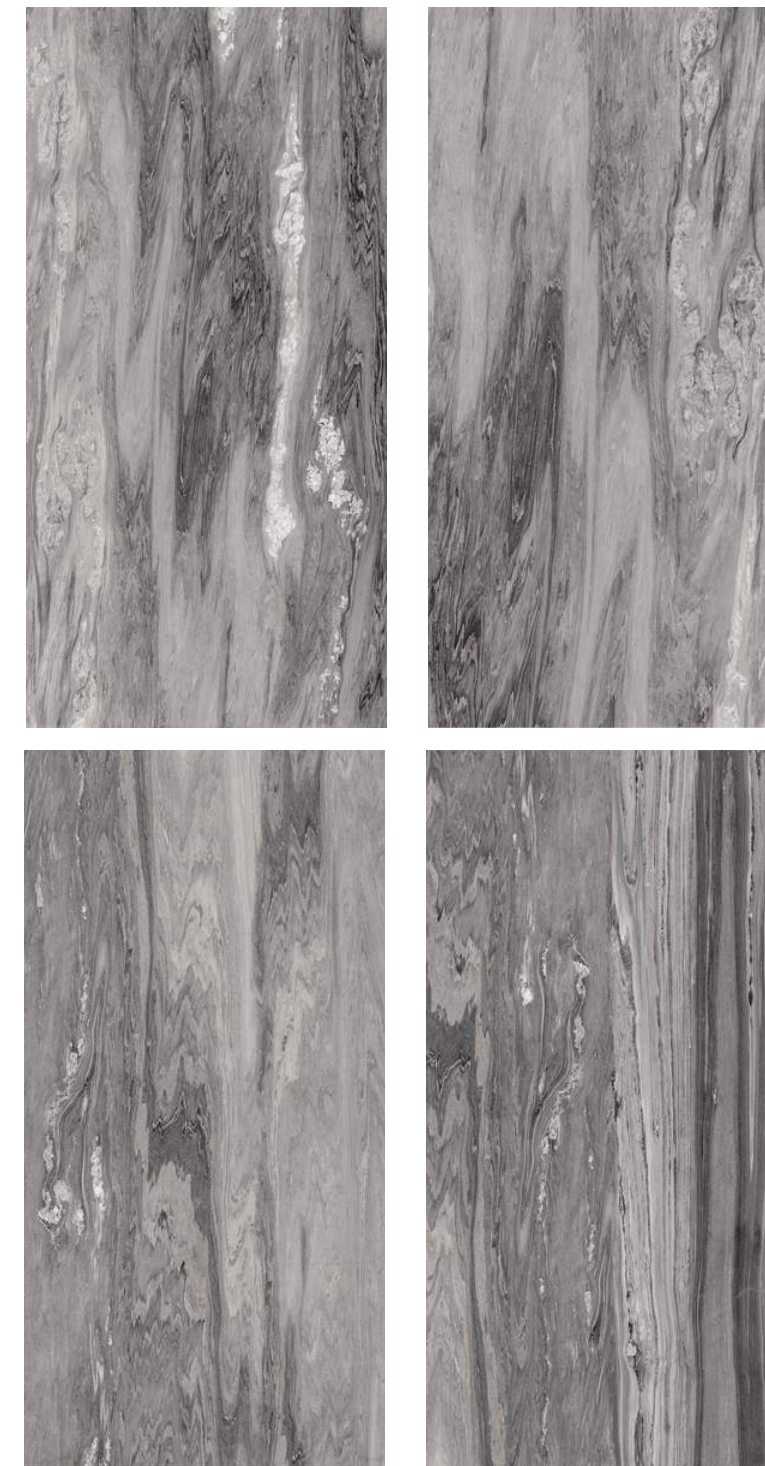

Size: 750x1500

Misty

Item No.: SHC573AX0609
Surface: starlight glaze

Porecelain tile

Size: 750x1500

Clouds

Item No.: SHC573AX0610
Surface: starlight glaze

Porecelain tile