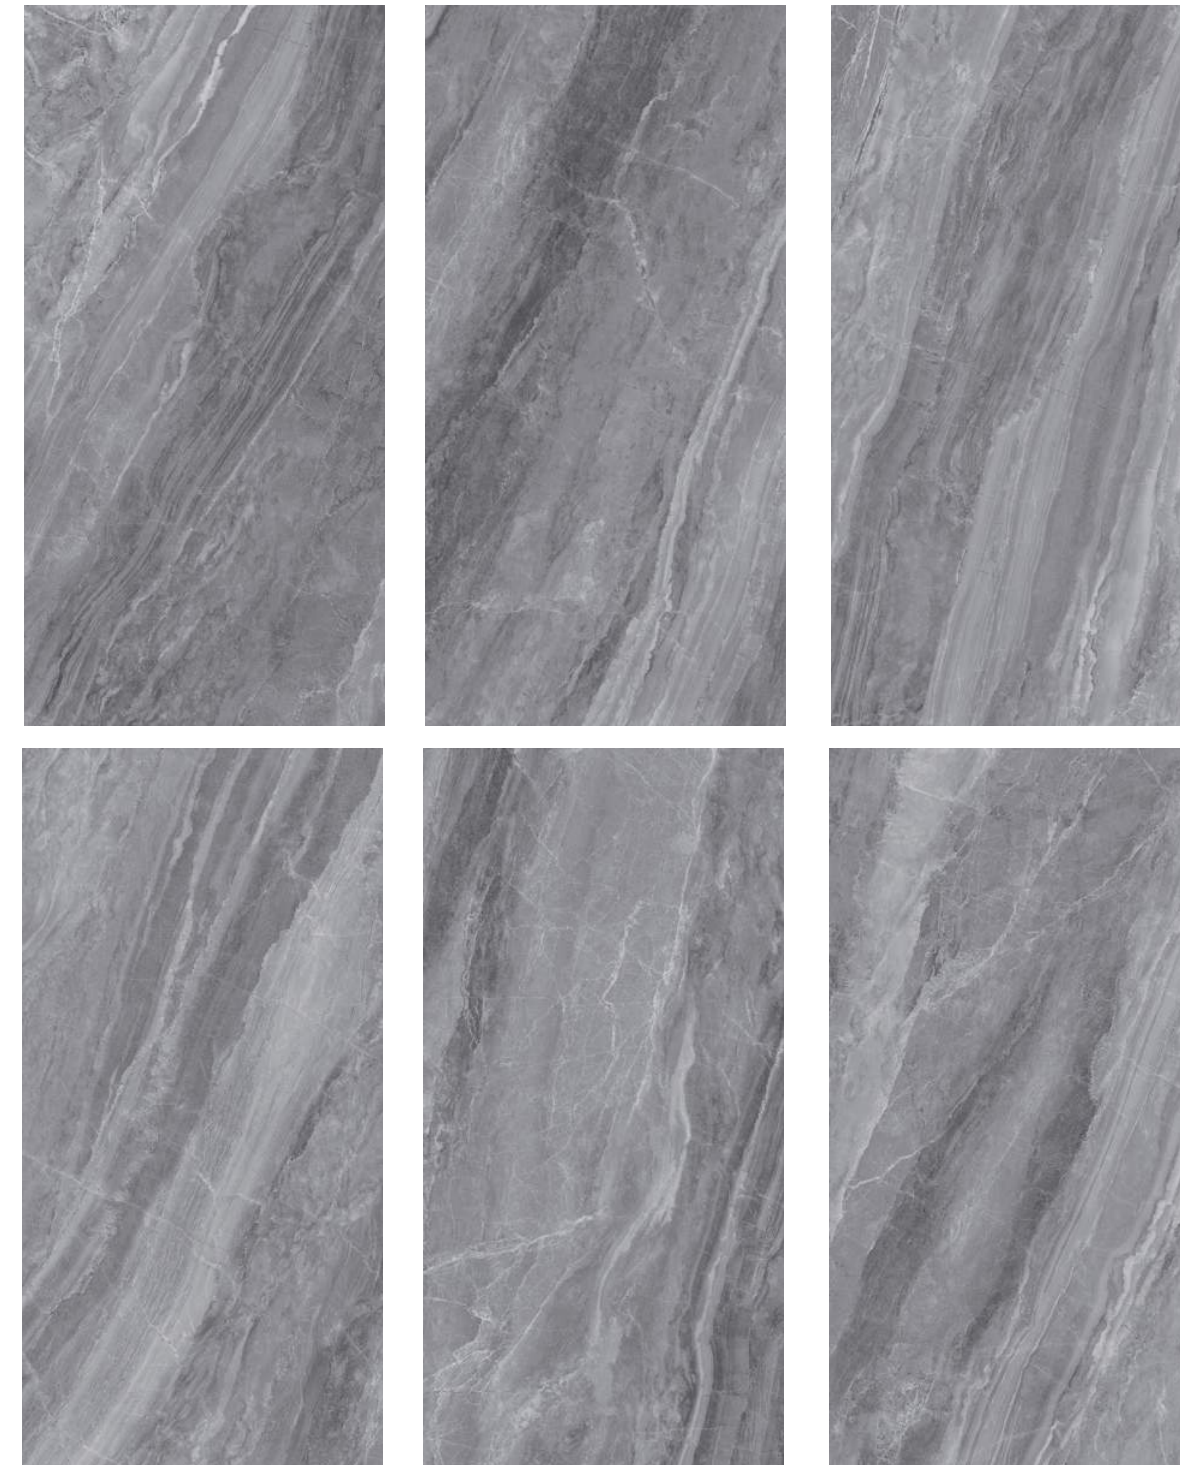

Donau

Item No.: SHA573AP0552

Size: 750x1500

Porecelain tile

Size: 750x1500

Ferra

Item No.: SD57C-P82JA666

Porecelain tile