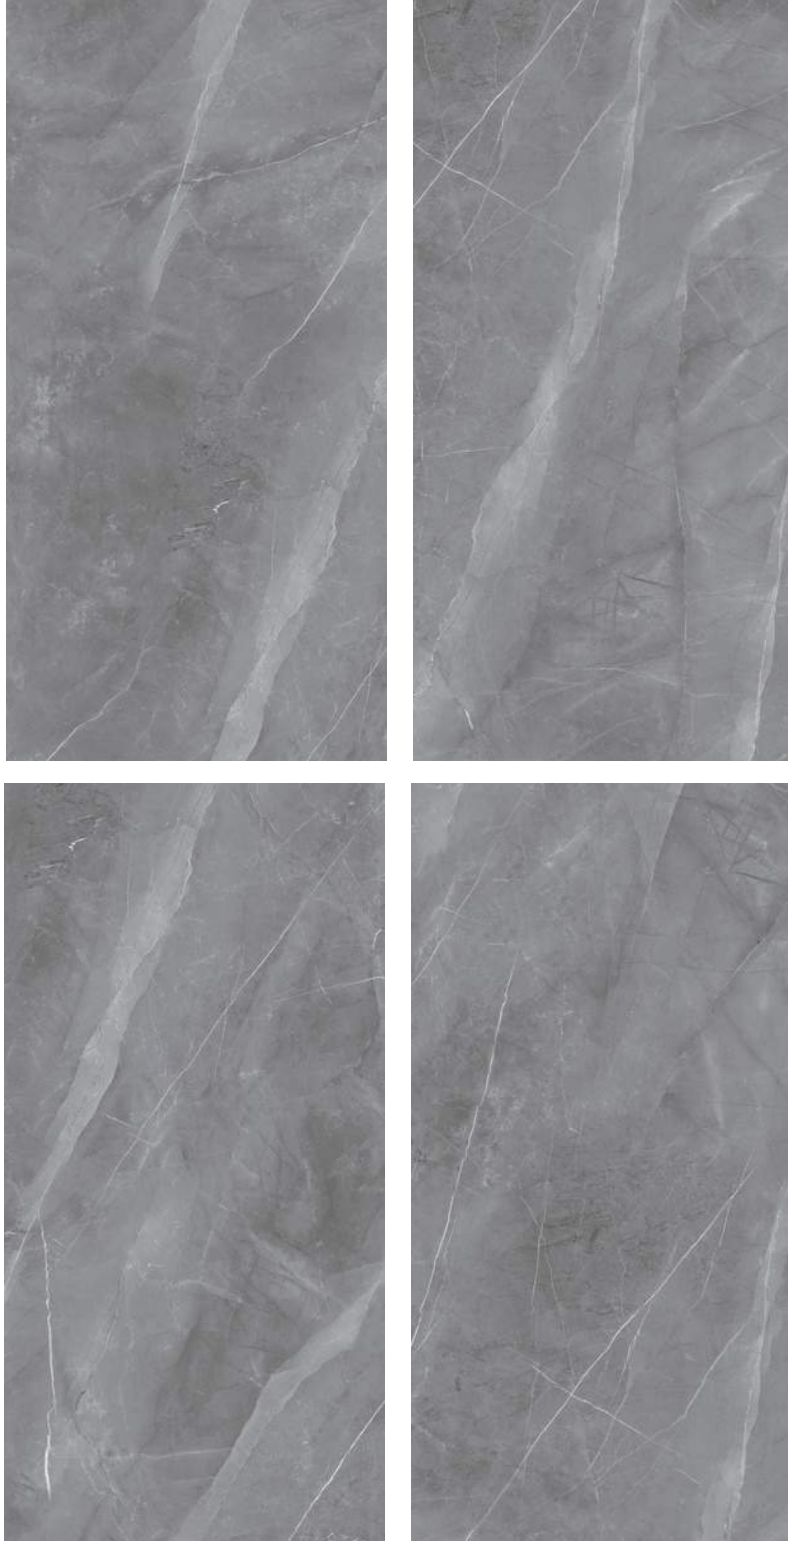

Jade

Size: 900x1800

Item No.: SHB893EP0142

Porecelain tile

Pace

Item No.: SHB893AP0592

Size: 900x1800

Porecelain tile