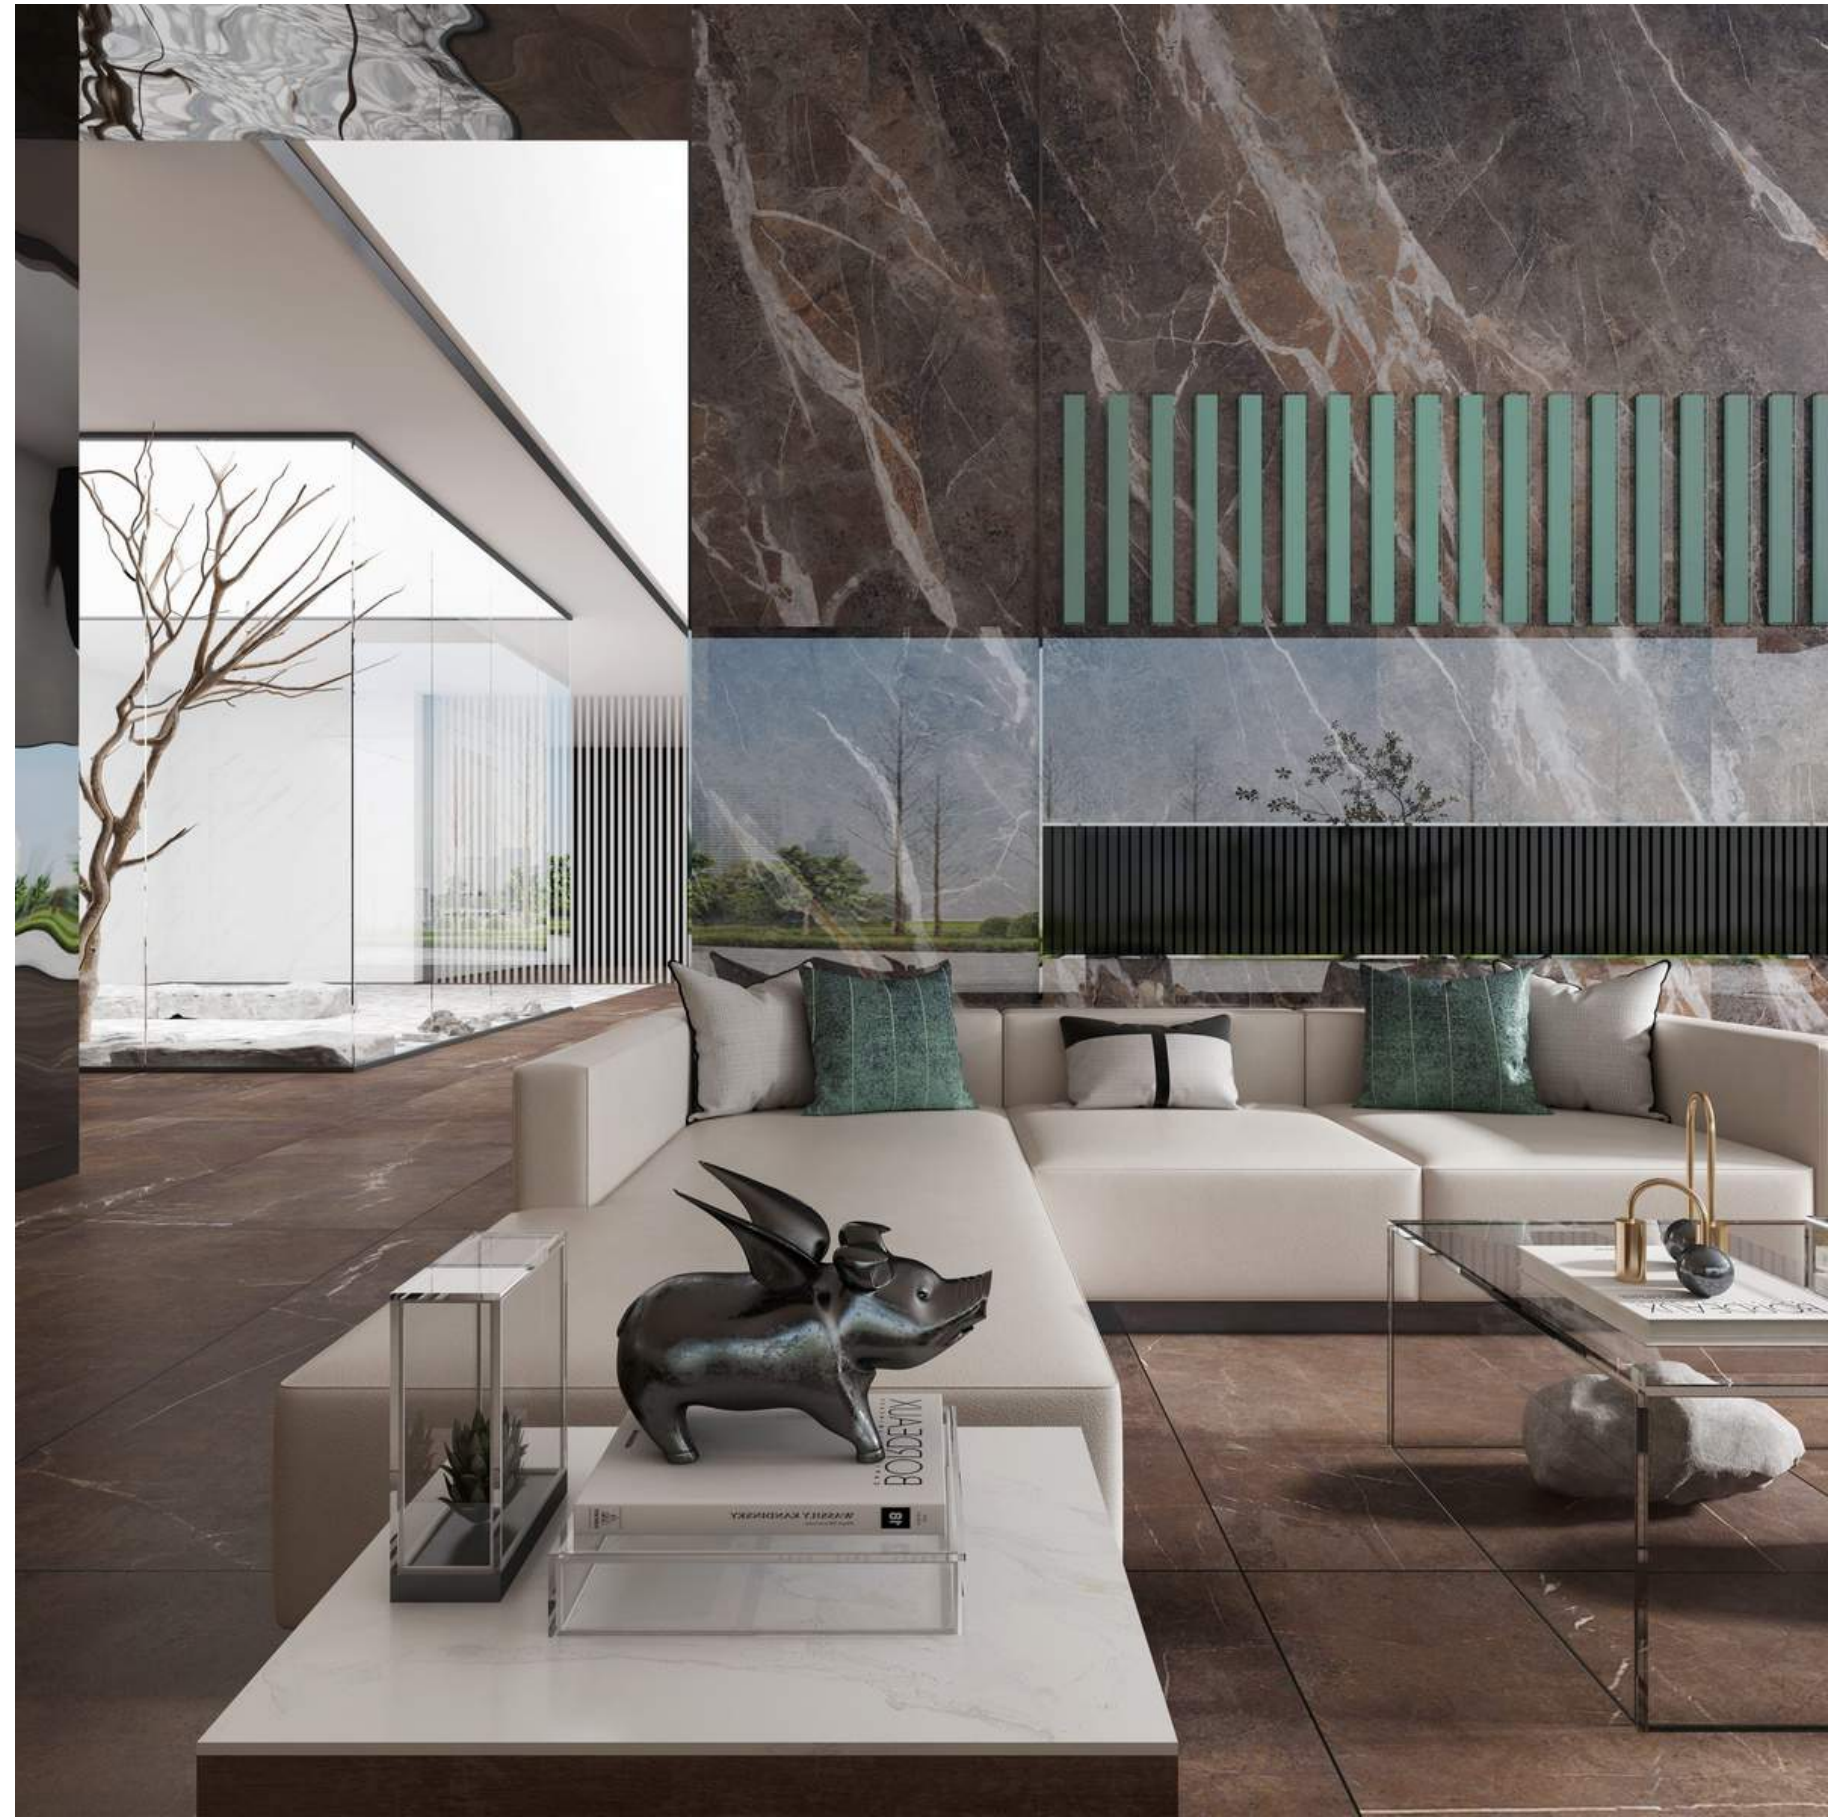

Size: 900x1800