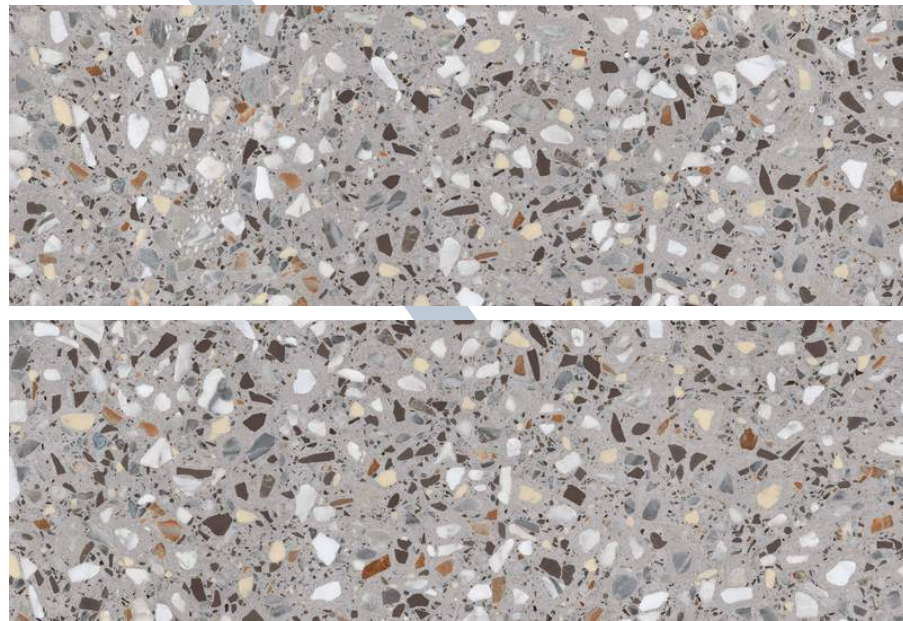

Indoor wall tile

TERRAZZO-LIGHT

Size: 400x1200

SSB22H6022-2
Surface: MATTE

Indoor wall tile

TERRAZZO-DARK

SSB22H6023-2
Surface: MATTE

Size: 400x1200