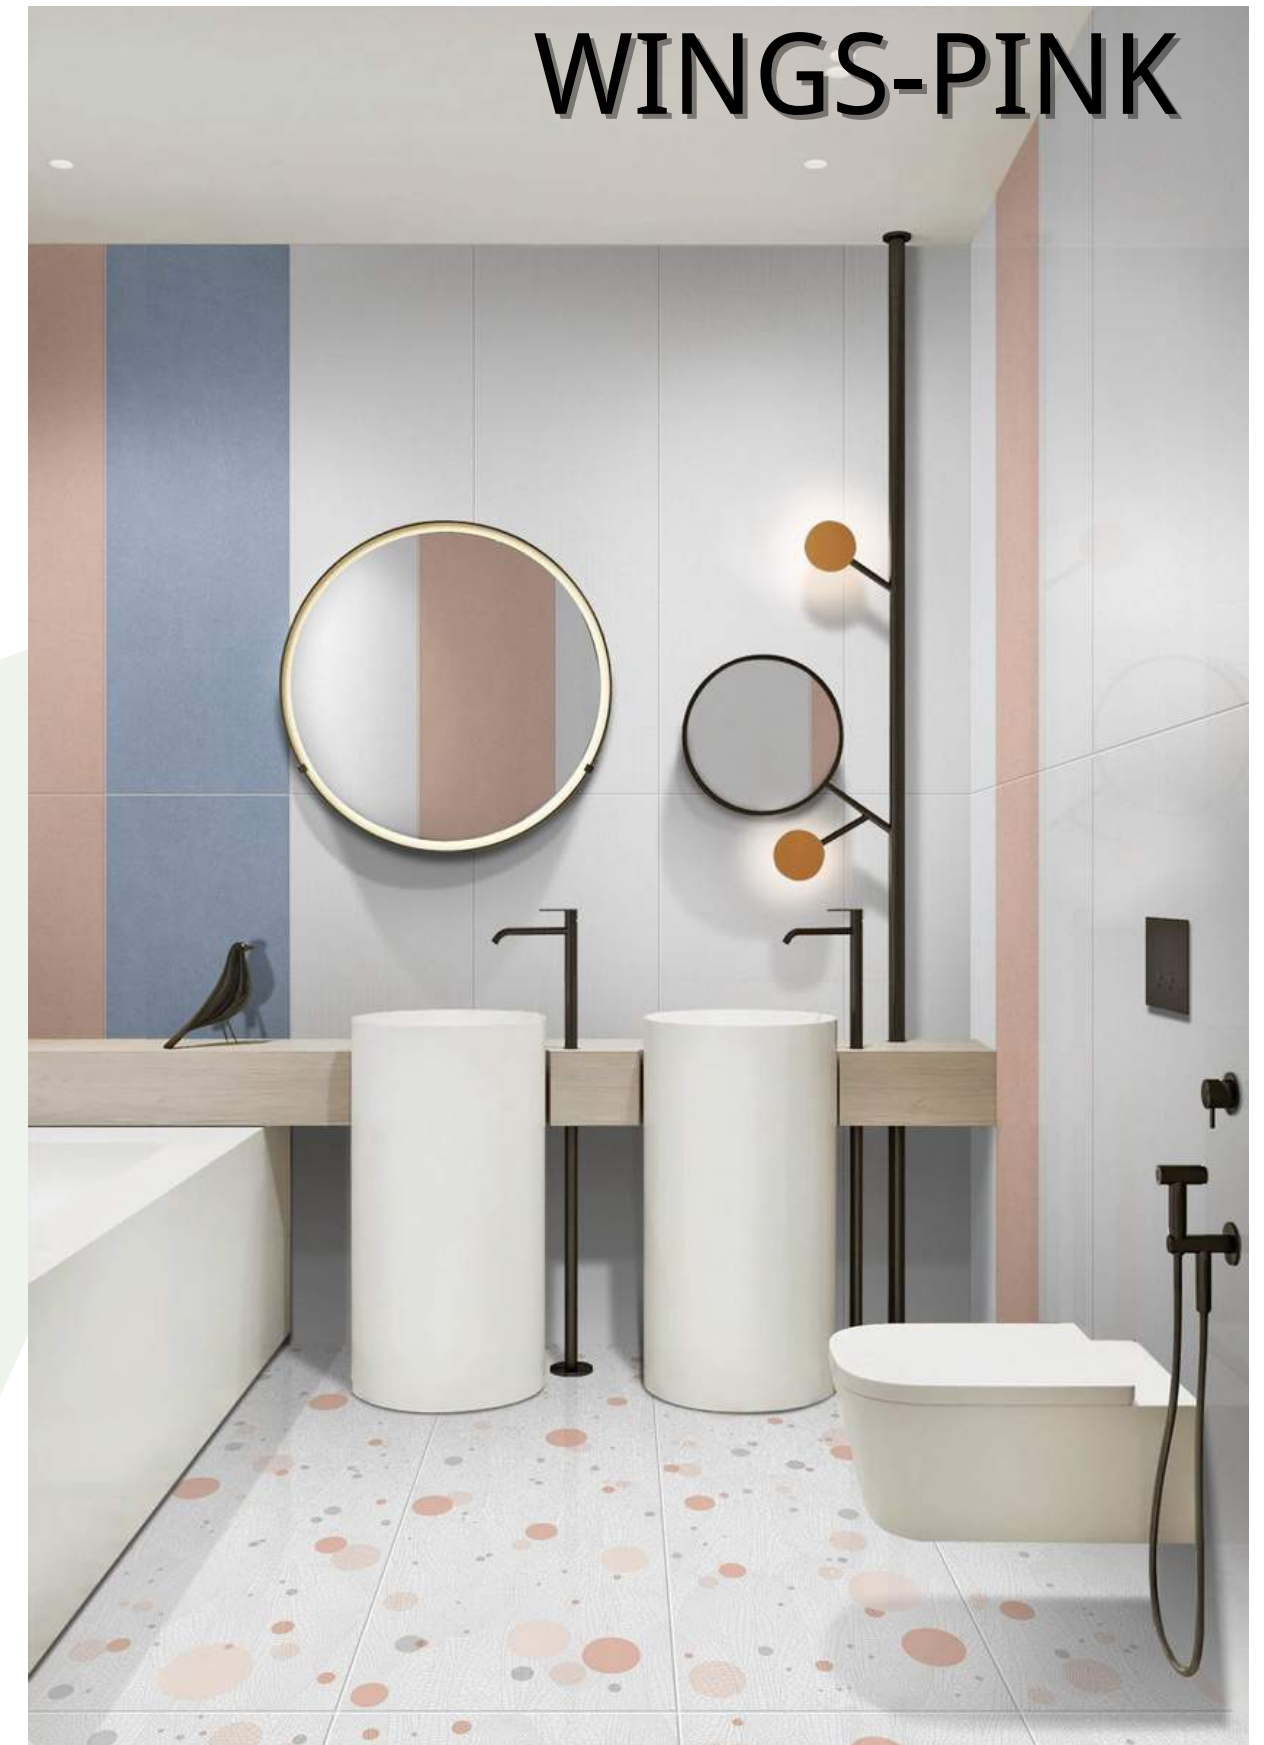

DRAGONFLY WINGS-PINK

Size: 400x1200